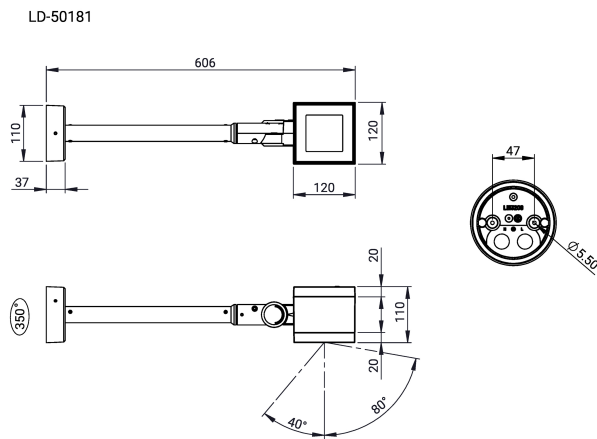

**LADOR 30 (LD-50181)**

**Product description**

Bracket mounted - Integral control gear - 120x120 mm  
- Class I

microPrim™

**Luminaire Structure**

- Die-cast aluminium housing
- Pre-treated before powder coating ensuring high corrosion resistance
- Thermal heat dissipation body
- Adjustable: Tilt 80° (Up) & 40° (Down), Rotation 350°

**Product colour**

**Special finishes upon request**

**LADOR 30 (LD-50181)**

**Technical information**

<b>Material</b>	Aluminium	<b>Optic value</b>	10°, 17°, 34°, 70°, 43°x11°	<b>Operating temperature</b>	-20 °C to 40 °C
<b>Light source</b>	9 LED	<b>CCT / CRI</b>	3000K CRI80, 4000K CRI80	<b>EPA (m2)</b>	0.073
<b>Power</b>	21 W	<b>Bug</b>	B2-U0-G0, B3-U0-G0	<b>Through wiring</b>	Single cable entry
<b>Lumen</b>	1921 - 2364 lm	<b>ULR</b>	<1%	<b>Lens / Reflector / Optic</b>	High-efficiency PMMA lens, Clear toughened glass
<b>Efficacy</b>	91 - 113 lm/W	<b>ULOR</b>	<1%	<b>MacAdam Ellipse</b>	3 SDCM
<b>Driver option</b>	Integral control gear	<b>CIE flux code n°3</b>	100	<b>Lifetime L90B10 (hours)</b>	> 120,000
<b>Driver</b>	Constant current (CC)	<b>Dimming type</b>	On/Off, DALI	<b>Lifetime L80B10 (hours)</b>	> 120,000
<b>Input voltage</b>	220-240 V 50/60 Hz	<b>Product colours</b>	Black, Dark Grey, White, Matt Silver, Bronze, Concrete - Urban, Softscape - Urban, Stone - Urban, Corten - Urban, Oak - Woodland, Walnut - Woodland, Pine - Woodland	<b>Lifetime L80B50 (hours)</b>	> 120,000
<b>Optic</b>	N, M, W, VW, E		<b>Weight</b>	3.2 kg	<b>Variants (On/Off, DALI)</b>