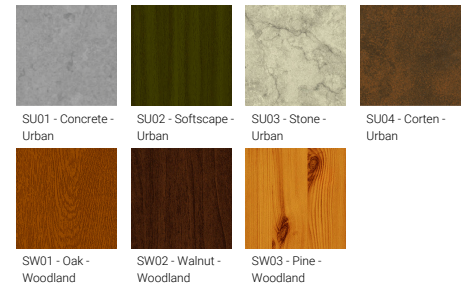

**Product colour**

**Special finishes upon request**

**LADOR 30 (LD-50181)**

**Technical information**

<b>Material</b>	Aluminium	<b>Optic value</b>	10°, 17°, 34°, 70°, 43°x11°	<b>Operating temperature</b>	-20 °C to 40 °C
<b>Light source</b>	9 LED	<b>CCT / CRI</b>	3000K CRI80, 4000K CRI80	<b>EPA (m2)</b>	0.073
<b>Power</b>	21 W	<b>Bug</b>	B2-U0-G0, B3-U0-G0	<b>Through wiring</b>	Single cable entry
<b>Lumen</b>	1921 - 2364 lm	<b>ULR</b>	<1%	<b>Lens / Reflector / Optic</b>	High-efficiency PMMA lens, Clear toughened glass
<b>Efficacy</b>	91 - 113 lm/W	<b>ULOR</b>	<1%	<b>MacAdam Ellipse</b>	3 SDCM
<b>Driver option</b>	Integral control gear	<b>CIE flux code n°3</b>	100	<b>Lifetime L90B10 (hours)</b>	> 120,000
<b>Driver</b>	Constant current (CC)	<b>Dimming type</b>	On/Off, DALI	<b>Lifetime L80B10 (hours)</b>	> 120,000
<b>Input voltage</b>	220-240 V 50/60 Hz	<b>Product colours</b>	Black, Dark Grey, White, Matt Silver, Bronze, Concrete - Urban, Softscape - Urban, Stone - Urban, Corten - Urban, Oak - Woodland, Walnut - Woodland, Pine - Woodland	<b>Lifetime L80B50 (hours)</b>	> 120,000
<b>Optic</b>	N, M, W, VW, E		<b>Weight</b>	3.2 kg	<b>Variants (On/Off, DALI)</b>