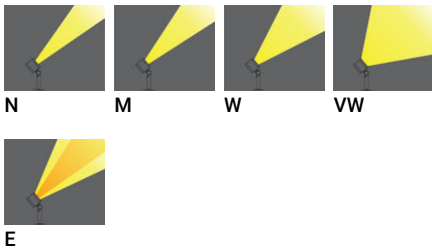

**LADOR 30 (LD-50181)**

**Product description**

Bracket mounted - Integral control gear - 120x120 mm  
- Class I

microPrim™

**Luminaire Structure**

- Die-cast aluminium housing
- Pre-treated before powder coating ensuring high corrosion resistance
- Thermal heat dissipation body
- Adjustable: Tilt 80° (Up) & 40° (Down), Rotation 350°

- Single cable entry
- Stainless steel fasteners in grade 304 with zinc flake coating (ZFC)
- Durable silicone rubber gasket
- High-efficiency PMMA lens

- Clear toughened glass
- Integral control gear

**Optic**

**Product colour**

**Special finishes upon request**

**LADOR 30 (LD-50181)**

**Technical information**

<b>Material</b>	Aluminium	<b>Optic value</b>	10°, 17°, 34°, 70°, 43°x11°	<b>Operating temperature</b>	-20 °C to 40 °C
<b>Light source</b>	9 LED	<b>CCT / CRI</b>	3000K CRI80, 4000K CRI80	<b>EPA (m2)</b>	0.073
<b>Power</b>	21 W	<b>Bug</b>	B2-U0-G0, B3-U0-G0	<b>Through wiring</b>	Single cable entry
<b>Lumen</b>	1921 - 2364 lm	<b>ULR</b>	<1%	<b>Lens / Reflector / Optic</b>	High-efficiency PMMA lens, Clear toughened glass
<b>Efficacy</b>	91 - 113 lm/W	<b>ULOR</b>	<1%	<b>MacAdam Ellipse</b>	3 SDCM
<b>Driver option</b>	Integral control gear	<b>CIE flux code n°3</b>	100	<b>Lifetime L90B10 (hours)</b>	> 120,000
<b>Driver</b>	Constant current (CC)	<b>Dimming type</b>	On/Off, DALI	<b>Lifetime L80B10 (hours)</b>	> 120,000
<b>Input voltage</b>	220-240 V 50/60 Hz	<b>Product colours</b>	Black, Dark Grey, White, Matt Silver, Bronze, Concrete - Urban, Softscape - Urban, Stone - Urban, Corten - Urban, Oak - Woodland, Walnut - Woodland, Pine - Woodland	<b>Lifetime L80B50 (hours)</b>	> 120,000
<b>Optic</b>	N, M, W, VW, E		<b>Weight</b>	3.2 kg	<b>Variants (On/Off, DALI)</b>