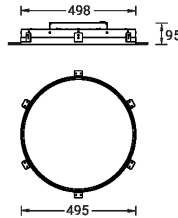

MALMO 2 (MAL-80125)

Technical information

Material	Aluminium
Light source	1728 LED
Power	54 W
Lumen	1633 lm
Efficacy	21 lm/W
Driver option	Integral control gear

Driver	Constant current (CC)
Input voltage	220-240 V 50/60 Hz
Optic	O, P
Optic value	107°, 94°
CCT / CRI	RGBW40
Dimming type	DMX, DMX/RDM

Product colours	Black, White, Matt Silver, Concrete - Urban, Softscape - Urban, Stone - Urban, Corten - Urban, Oak - Woodland, Walnut - Woodland, Pine - Woodland
Weight	5.7 kg
Operating temperature	-20 °C to 40 °C
Variants (DMX/RDM)	Compatible with EN/ IEC 60598-2-22: Suitable for emergency installations as central supply, non-maintained (Z0)

MAL-80125