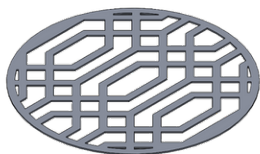

MALMO 2 (MAL-80125)

Accessory

Decorative pattern - Type A for
MALMO 300 mm
A90821