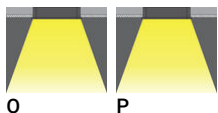

**MALMO 2 (MAL-80125)**

**Product description**

Down - Trimless - 495 mm - RGBW DMX

microPrim™

**Luminaire Structure**

- Extruded aluminium bended profile with powder coating
- Passive thermal management
- Stainless steel fasteners in grade 304 with zinc flake coating (ZFC)
- PMMA diffuser with Opal (UGR <19) and micro prismatic (UGR <13) options for better glare control

**Optic**

**Product colour**

01 - Black (RAL 9011)    03 - White (RAL 9003)    05 - Matt Silver (RAL 9006)

**Special finishes upon request**

SU01 - Concrete - Urban    SU02 - Softscape - Urban    SU03 - Stone - Urban    SU04 - Corten - Urban