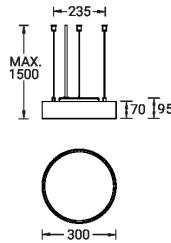

MALMO 4 (MAL-90105)

Technical information

Material	Aluminium
Light source	672 & 96 LED
Power	48 W
Lumen	1212 lm
Driver option	Remote driver (included)
Driver	Constant current (CC)

Input voltage	220-240 V 50/60 Hz
Optic	O, P
Optic value	107°, 94°
Optic (2nd)	0
Optic (2nd) value	110°
CCT / CRI	RGBW30, RGBW40

Dimming type	DMX, DMX/RDM
Product colours	Black, White, Matt Silver, Concrete - Urban, Softscape - Urban, Stone - Urban, Corten - Urban, Oak - Woodland, Walnut - Woodland, Pine - Woodland
Weight	1.9 kg
Operating temperature	-20 °C to 40 °C
Variants (DMX/RDM)	Compatible with EN/ IEC 60598-2-22: Suitable for emergency installations as central supply, non-maintained (Z0)

MAL-90105