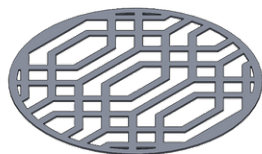

MAL-90105

**MALMO 4 (MAL-90105)****Accessory**

Supply cable surface mounting  
box  
**A80981**

Decorative pattern - Type A for  
MALMO 300 mm  
**A90821**

Decorative pattern - Type B for  
MALMO 300 mm  
**A92221**