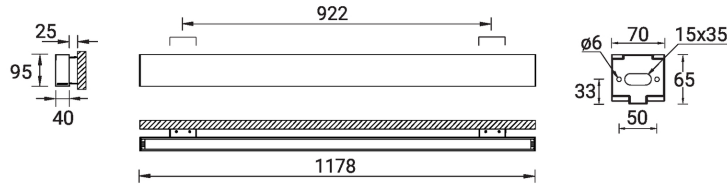

NYBRO 7 (NYB-30123)

Technical information

Material	Aluminium
Light source	132 & 132 LED
Power	48 W
Lumen	5270 lm
Efficacy	110 lm/W
Driver option	Integral control gear
Driver	Constant current (CC)
Input voltage	220-240 V 50/60 Hz

Optic	O, P
Optic value	Opal, Micro-prismatic
Optic (2nd)	O
Optic (2nd) value	Opal
CCT / CRI	3000K CRI80, 4000K CRI80
Dimming type	DALI
Product colours	Black, White, Matt Silver, Concrete - Urban, Softscape - Urban, Stone - Urban, Corten - Urban, Oak - Woodland, Walnut - Woodland, Pine - Woodland
Weight	4.8 kg

Operating temperature	-20 °C to 40 °C
MacAdam Ellipse	3 SDCM
Lifetime L90B10 (hours)	> 23,000
Lifetime L80B10 (hours)	> 45,000
Lifetime L80B50 (hours)	> 50,000
Variants (DALI)	Compatible with EN/ IEC 60598-2-22: Suitable for emergency installations as central supply, non- maintained (Z0)

NYB-30123