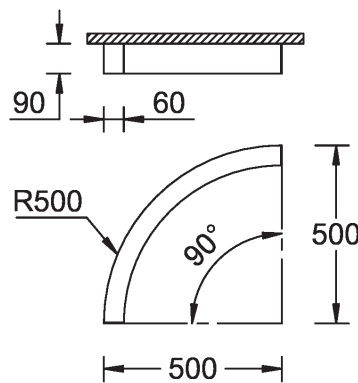

OULU 6 (OUL-80601)

Technical information

Material	Aluminium
Light source	96 LED
Power	12 W
Lumen	1204 - 1254 lm
Efficacy	100 - 105 lm/W
Driver option	Integral control gear for On/Off (-ND), DALI (-DA). Remote driver is included for 1-10V (-DI)

Driver	Constant current (CC)
Input voltage	220-240 V 50/60 Hz
Optic	0
Optic value	Opal
CCT / CRI	3000K CRI80, 4000K CRI80
Dimming type	On/Off, 1-10V, DALI

Product colours	Black, White, Matt Silver, Concrete - Urban, Softscape - Urban, Stone - Urban, Corten - Urban, Oak - Woodland, Walnut - Woodland, Pine - Woodland
Weight	2.2 kg
Operating temperature	-20 °C to 40 °C
Variants (On/Off, 1-10V, DALI)	Compatible with EN/ IEC 60598-2-22: Suitable for emergency installations as central supply, non-maintained (Z0)

OUL-80601