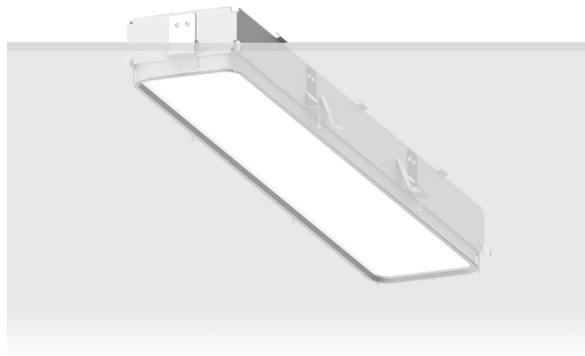

PITTSFIELD 2 (PIT-80105)

Product description

Down - Trimless - 720 mm - RGBW DMX

microPrim™

Luminaire Structure

- Extruded aluminium bended profile with powder coating
- Passive thermal management
- Stainless steel fasteners in grade 304 with zinc flake coating (ZFC)
- PMMA diffuser with Opal (UGR <19) and micro prismatic (UGR <13) options for better glare control

- Integral control gear
- Stainless steel brackets and screws for mounting
- Down light distribution only
- Wireless control available through Bluetooth connection

- Daylight and occupancy sensor options
- Emergency module (1 or 3 hours) is available upon request with 3 options (BASIC, SELF-TEST, PRO-DALI)

Optic

Product colour

01 - Black (RAL 9011) 03 - White (RAL 9003) 05 - Matt Silver (RAL 9006)

Special finishes upon request

SU01 - Concrete - Urban SU02 - Softscape - Urban SU03 - Stone - Urban SU04 - Corten - Urban