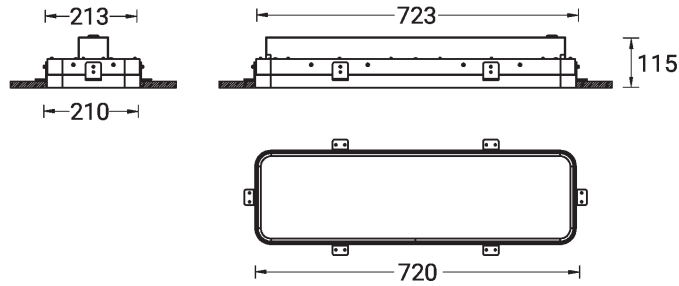

PITTSFIELD 2 (PIT-80105)

Technical information

Material	Aluminium	Driver option	Integral control gear	Dimming type	DMX, DMX/RDM
Light source	1152 LED	Driver	Constant current (CC)	Product colours	Black, White, Matt Silver, Concrete - Urban, Softscape - Urban, Stone - Urban, Corten - Urban, Oak - Woodland, Walnut - Woodland, Pine - Woodland
Power	36 W	Input voltage	220-240 V 50/60 Hz		
Lumen	1360 lm	Optic	O, P	Weight	3.6 kg
Efficacy	38 lm/W	CCT / CRI	RGBW40	Operating temperature	-20 °C to 40 °C
				Variants (DMX)	Compatible with EN/ IEC 60598-2-22: Suitable for emergency installations as central supply, non-maintained (Z0)

PIT-80105