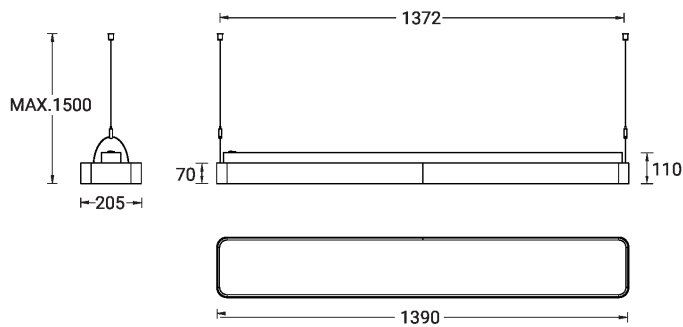

PITTSFIELD 4 (PIT-90124)

Technical information

Material	Aluminium
Light source	2304 & 1344 LED
Power	114 W
Lumen	3388 lm
Driver option	Integral control gear
Driver	Constant current (CC)
Input voltage	220-240 V 50/60 Hz

Optic	O, P
Optic value	107°, 93°
Optic (2nd)	O
Optic (2nd) value	105°
CCT / CRI	RGBW30, RGBW40
Dimming type	Bluetooth
Product colours	Black, White, Matt Silver, Concrete - Urban, Softscape - Urban, Stone - Urban, Corten - Urban, Oak - Woodland, Walnut - Woodland, Pine - Woodland

Weight	6.4 kg
Operating temperature	-20 °C to 40 °C
MacAdam Ellipse	3 SDCM
Lifetime L90B10 (hours)	> 23,000
Lifetime L80B10 (hours)	> 45,000
Lifetime L80B50 (hours)	> 50,000
Variants (Bluetooth)	Compatible with EN/ IEC 60598-2-22: Suitable for emergency installations as central supply, non-maintained (Z0)

PIT-90124