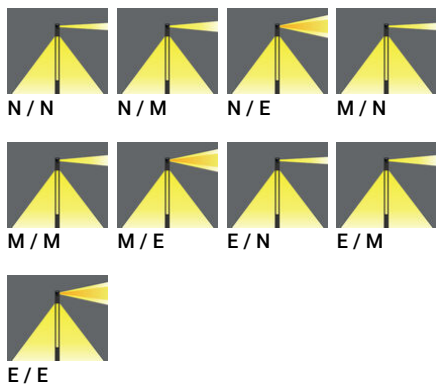

**VANCOUVER 17** (VA-20123)

**Product description**

240x240 mm - 4810 mm - Decorative pattern type 1  
(Optic) - 3 projectors (Optic 2nd ) IP66 - RGBW

microPrim™

**Luminaire Structure**

- Die-cast aluminium housing
- Extruded aluminium column
- Pre-treated before powder coating ensuring high corrosion resistance
- Single cable entry
- One IP68 connector supplied with 0.3 m of 5x1.5 sqmm outdoor cable
- Stainless steel fasteners in grade 304 with zinc flake coating (ZFC)
- Durable silicone rubber gasket
- High-efficiency polycarbonate lens
- Clear toughened glass
- Integral control gear
- Maximum wind load resistance is 160 km/h
- Surge protection 10kV
- VANCOUVER luminaires with projectors on top and colder than 3000K CCT do not meet the IDA certification requirements

**Optic**

**Product colour**

**Special finishes upon request**

**VANCOUVER 17** (VA-20123)

**Technical information**

<b>Material</b>	Aluminium
<b>Light source</b>	7 LED & 3 x 7 LED (Projectors)
<b>Power</b>	132 W
<b>Lumen</b>	3790 - 5225 lm
<b>Efficacy</b>	29 - 40 lm/W
<b>Driver option</b>	Integral control gear
<b>Driver</b>	Constant current (CC)
<b>Input voltage</b>	220-240 V 50/60 Hz
<b>Optic</b>	N, M, E

<b>Optic value</b>	21°, 35°, 48°x26°
<b>Optic (2nd)</b>	N, M, E
<b>Optic (2nd) value</b>	21°, 35°, 48°x26°
<b>CCT / CRI</b>	RGBW30, RGBW40
<b>Bug</b>	B1-U0-G0
<b>Dimming type</b>	DMX, DMX/RDM
<b>Product colours</b>	Black, Dark Grey, White, Matt Silver, Bronze, Concrete - Urban, Softscape - Urban, Stone - Urban, Corten - Urban, Oak - Woodland, Walnut - Woodland, Pine - Woodland
<b>Weight</b>	67.6 kg
<b>Operating temperature</b>	-20 °C to 40 °C