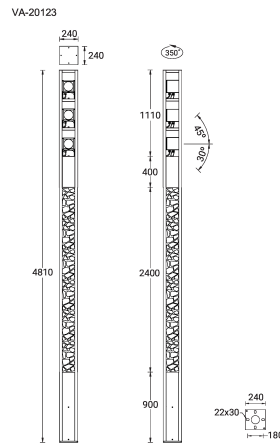

VANCOUVER 17 (VA-20123)

Technical information

Material	Aluminium
Light source	7 LED & 3 x 7 LED (Projectors)
Power	132 W
Lumen	3790 - 5225 lm
Efficacy	29 - 40 lm/W
Driver option	Integral control gear
Driver	Constant current (CC)
Input voltage	220-240 V 50/60 Hz
Optic	N, M, E

Optic value	21°, 35°, 48°x26°
Optic (2nd)	N, M, E
Optic (2nd) value	21°, 35°, 48°x26°
CCT / CRI	RGBW30, RGBW40
Bug	B1-U0-G0
Dimming type	DMX, DMX/RDM
Product colours	Black, Dark Grey, White, Matt Silver, Bronze, Concrete - Urban, Softscape - Urban, Stone - Urban, Corten - Urban, Oak - Woodland, Walnut - Woodland, Pine - Woodland
Weight	67.6 kg
Operating temperature	-20 °C to 40 °C

EPA (m2)	1.154
Cable	One IP68 connector supplied with 0.3 m of 5x1.5 sqmm outdoor cable
Through wiring	Single cable entry
Lens / Reflector / Optic	High-efficiency polycarbonate lens, Clear toughened glass
Lifetime L90B10 (hours)	> 15,000
Lifetime L80B10 (hours)	> 31,000
Lifetime L80B50 (hours)	> 34,000
Variants (DMX/RDM)	Compatible with EN/ IEC 60598-2-22: Suitable for emergency installations as central supply, non-maintained (Z0)