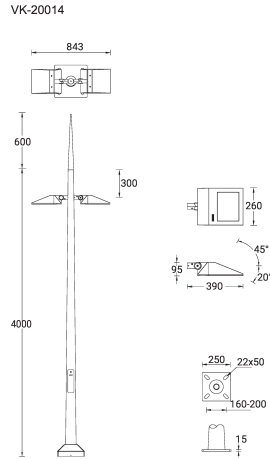

VEKTER 14 (VK-20013)

Product description

2 sides - Supplied with specific 4 m cylindrical, tapered galvanised steel pole: SPT240118-VK-11-14

Luminaire Structure

- Die-cast aluminium housing
- Pre-treated before powder coating ensuring high corrosion resistance
- Single cable entry
- One cable gland supplied with 1 m of 3x1.0 sqmm outdoor cable
- Stainless steel fasteners in grade 304 with zinc flake coating (ZFC)
- Durable silicone rubber gasket
- Clear toughened glass
- High-efficiency PMMA lens
- Integral control gear
- Maximum wind load resistance is 140 km/h
- Surge protection 10kV

Optic

Product colour

Special finishes upon request

VEKTER 14 (VK-20013)

Technical information

Material	Aluminium
Light source	2 x 24 LED
Power	74 W
Lumen	8848 - 10290 lm
Efficacy	123 - 143 lm/W
Driver option	Integral control gear
Driver	Constant current (CC)
Input voltage	220-240 V 50/60 Hz
Optic	M, W, EW, T2, T3, T4, ME
Optic value	30°, 57°, 106°x113°, 59°x139°, 91°x130°, 71°x107°, 62°x139°

Cable	One cable gland supplied with 1 m of 3x1.0 sqmm outdoor cable
Through wiring	Single cable entry
Lens / Reflector / Optic	Clear toughened glass, High-efficiency PMMA lens
MacAdam Ellipse	3 SDCM
Lifetime L90B10 (hours)	> 90,000
Lifetime L80B10 (hours)	> 90,000
Lifetime L80B50 (hours)	> 90,000
Variants (1-10V, DALI)	Compatible with EN/ IEC 60598-2-22: Suitable for emergency installations as central supply, non-maintained (Z0)