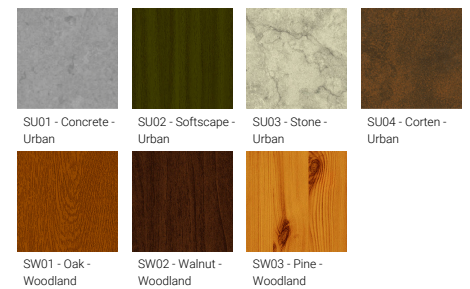

VEKTER 14 (VK-20013)

Product description

2 sides - Supplied with specific 4 m cylindrical, tapered galvanised steel pole: SPT240118-VK-11-14

Luminaire Structure

- Die-cast aluminium housing
- Pre-treated before powder coating ensuring high corrosion resistance
- Single cable entry
- One cable gland supplied with 1 m of 3x1.0 sqmm outdoor cable
- Stainless steel fasteners in grade 304 with zinc flake coating (ZFC)
- Durable silicone rubber gasket
- Clear toughened glass
- High-efficiency PMMA lens
- Integral control gear
- Maximum wind load resistance is 140 km/h
- Surge protection 10kV

Optic

Product colour

Special finishes upon request

VEKTER 14 (VK-20013)

Technical information

Material	Aluminium
Light source	2 x 24 LED
Power	74 W
Lumen	8848 - 10290 lm
Efficacy	123 - 143 lm/W
Driver option	Integral control gear
Driver	Constant current (CC)
Input voltage	220-240 V 50/60 Hz
Optic	M, W, EW, T2, T3, T4, ME
Optic value	30°, 57°, 106°x113°, 59°x139°, 91°x130°, 71°x107°, 62°x139°

CCT / CRI	2700K CRI80, 3000K CRI80, 4000K CRI80
Bug	B1-U0-G1, B1-U1-G1, B2-U0-G0, B3-U0-G0
ULR	<1%
ULOR	<1%
CIE flux code n°3	97, 98, 99
Dimming type	On/Off, 1-10V, DALI
Product colours	Black, Dark Grey, White, Matt Silver, Bronze, Concrete - Urban, Softscape - Urban, Stone - Urban, Corten - Urban, Oak - Woodland, Walnut - Woodland, Pine - Woodland
Weight	60.2 kg
Operating temperature	-20 °C to 50 °C
EPA (m2)	0.034