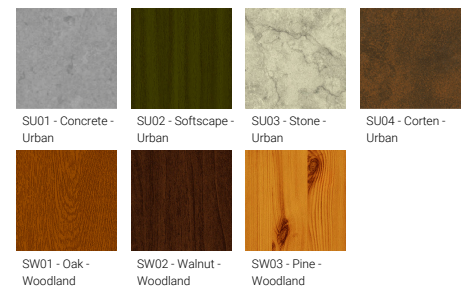

Special finishes upon request