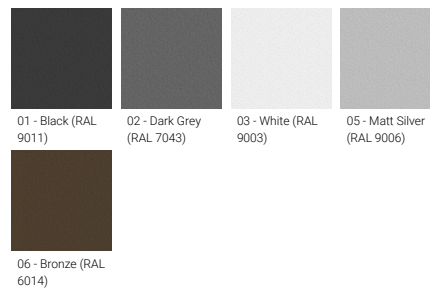

Product colour