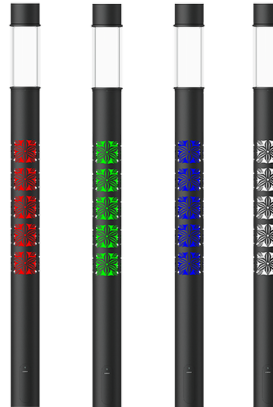

**ARIZONA 8 (AR-21161)**

**Product description**

Ø225 mm - Supplied with specific 3.675 m cylindrical, straight aluminium lighting poles with illuminated decorative graphic: APG130225-001-RGBW (45W - DMX/DMXRDM) - IP65 - IK07

microPrim™

**Luminaire Structure**

- Die-cast aluminium housing
- Extruded aluminium column
- Pre-treated before powder coating ensuring high corrosion resistance
- Single cable entry
- One IP68 connector supplied with 0.2 m of 3x1.0 sqmm outdoor cable

- Stainless steel fasteners in grade 304 with zinc flake coating (ZFC)
- Durable silicone rubber gasket
- High-efficiency optical reflector
- High-efficiency PMMA lens
- Integral control gear

- Maximum wind load resistance is 140 km/h
- Surge protection 10kV
- For ARIZONA 8, the luminaire and the lighting pole with illuminated decorative graphic are controlled separately. Upon request, they can be controlled together by the same protocol, either DMX or DALI.

**Optic**

G

**Product colour**

**Special finishes upon request**

**ARIZONA 8 (AR-21161)**

**Technical information**

<b>Material</b>	Aluminium
<b>Light source</b>	1 COB, 3 x 16 LED
<b>Power</b>	87 W
<b>Lumen</b>	3419 - 3657 lm
<b>Efficacy</b>	39 - 42 lm/W
<b>Driver option</b>	Integral control gear
<b>Driver</b>	Constant current (CC)
<b>Input voltage</b>	220-240 V 50/60 Hz