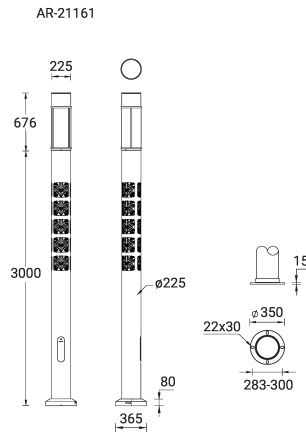

**ARIZONA 8 (AR-21161)**

**Product description**

Ø225 mm - Supplied with specific 3.675 m cylindrical, straight aluminium lighting poles with illuminated decorative graphic: APG130225-001-RGBW (45W - DMX/DMXRDM) - IP65 - IK07

microPrim™

**Luminaire Structure**

- Die-cast aluminium housing
- Extruded aluminium column
- Pre-treated before powder coating ensuring high corrosion resistance
- Single cable entry
- One IP68 connector supplied with 0.2 m of 3x1.0 sqmm outdoor cable

**Optic**

G

**Product colour**

**Special finishes upon request**

**ARIZONA 8 (AR-21161)**

**Technical information**

<b>Material</b>	Aluminium
<b>Light source</b>	1 COB, 3 x 16 LED
<b>Power</b>	87 W
<b>Lumen</b>	3419 - 3657 lm
<b>Efficacy</b>	39 - 42 lm/W
<b>Driver option</b>	Integral control gear
<b>Driver</b>	Constant current (CC)
<b>Input voltage</b>	220-240 V 50/60 Hz

<b>Optic</b>	G
<b>Optic value</b>	360°
<b>CCT / CRI</b>	RGBW30, RGBW40
<b>Bug</b>	B2-U3-G0
<b>ULR</b>	7%
<b>ULOR</b>	7%
<b>CIE flux code n°3</b>	99
<b>Dimming type</b>	DMX, DMX/RDM

<b>Product colours</b>	Black, Dark Grey, White, Matt Silver, Bronze, Concrete - Urban, Softscape - Urban, Stone - Urban, Corten - Urban, Oak - Woodland, Walnut - Woodland, Pine - Woodland
<b>Weight</b>	84.8 kg
<b>Operating temperature</b>	-20 °C to 40 °C
<b>EPA (m2)</b>	0.827
<b>Cable</b>	One IP68 connector supplied with 0.2 m of 3x1.0 sqmm outdoor cable
<b>Through wiring</b>	Single cable entry
<b>Lens / Reflector / Optic</b>	High-efficiency optical reflector, High-efficiency PMMA lens