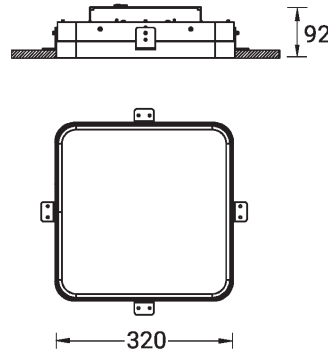

ARDEN 2 (ARD-80103)

Technical information

Material	Aluminium
Light source	336 LED
Power	21 W
Lumen	2004 lm
Efficacy	95 lm/W
Driver option	Integral control gear
Driver	Constant current (CC)

Input voltage	220-240 V 50/60 Hz
Optic	O, P
Optic value	108°, 93°
CCT / CRI	TW (2700K - 6500K)
Dimming type	DALI
Product colours	Black, White, Matt Silver, Concrete - Urban, Softscape - Urban, Stone - Urban, Corten - Urban, Oak - Woodland, Walnut - Woodland, Pine - Woodland
Weight	2.3 kg

Operating temperature	-20 °C to 40 °C
Lens / Reflector / Optic	PMMA diffuser with Opal (UGR <19) and micro prismatic (UGR <13) options for better glare control
MacAdam Ellipse	3 SDCM
Lifetime L90B10 (hours)	> 23,000
Lifetime L80B10 (hours)	> 45,000
Lifetime L80B50 (hours)	> 50,000
Variants (DALI)	Compatible with EN/ IEC 60598-2-22: Suitable for emergency installations as central supply, non-maintained (Z0)

ARD-80103