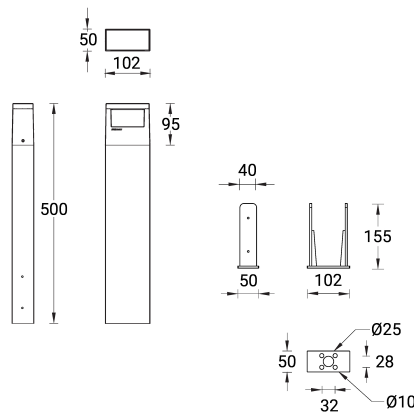

AUGUSTA 4 (AUG-10001) (Version 1)

Technical information

Material	Aluminium
Light source	18 LED
Power	9 W
Lumen	371 - 397 lm
Efficacy	41 - 44 lm/W
Driver option	Integral control gear
Driver	Constant current (CC)
Input voltage	220-240 V 50/60 Hz
Optic	G

Optic value	71°x115°
CCT / CRI	3000K CRI80, 4000K CRI80
Bug	B0-U0-G0
ULR	<1%
ULOR	<1%
CIE flux code n°3	96
Dimming type	On/Off
Product colours	Black, Dark Grey, White, Matt Silver, Bronze, Concrete - Urban, Softscape - Urban, Stone - Urban, Corten - Urban, Oak - Woodland, Walnut - Woodland, Pine - Woodland
Weight	2.1 kg

Operating temperature	-20 °C to 40 °C
Cable	One IP68 connector supplied with 0.2 m of 3x1.0 sqmm outdoor cable
Through wiring	Single cable entry
Lens / Reflector / Optic	Toughened glass
MacAdam Ellipse	3 SDCM
Lifetime L90B10 (hours)	> 23,000
Lifetime L80B10 (hours)	> 45,000
Lifetime L80B50 (hours)	> 49,000
Variants (On/Off)	Compatible with EN/ IEC 60598-2-22: Suitable for emergency installations as central supply, non-maintained (Z0)

AUG-10001