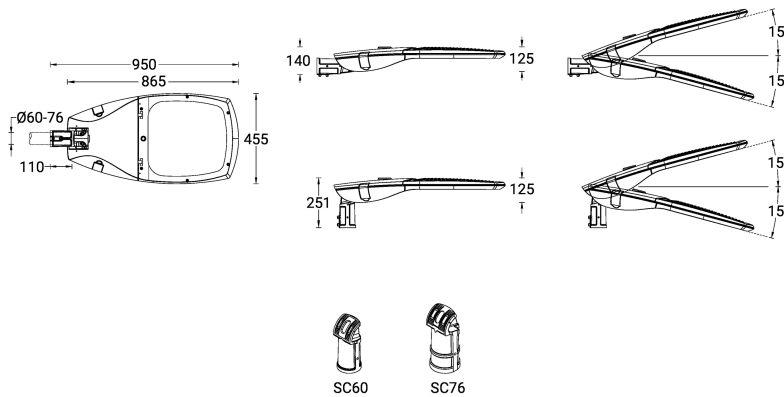

BILLUND 3 (BIU-90021-LC)

Technical information

Material	Aluminium
Light source	96 LED
Power	138 W
Lumen	17570 - 22192 lm
Efficacy	127 - 161 lm/W
Driver option	Integral control gear
Driver	Constant current (CC)
Input voltage	220-240 V 50/60 Hz

Optic	T1, T2, T3, T4, T5
Optic value	138°x125°, 140°x63°, 133°x66°, 111°x65°, 92°x121°
CCT / CRI	2700K CRI70, 3000K CRI70, 4000K CRI70
Bug	B3-U0-G3, B4-U0-G1, B4-U0-G4
ULR	<1%
ULOR	<1%
CIE flux code n°3	100, 96, 97
Dimming type	DALI

Product colours	Black, Dark Grey, White, Matt Silver, Bronze, Concrete - Urban, Softscape - Urban, Stone - Urban, Corten - Urban, Oak - Woodland, Walnut - Woodland, Pine - Woodland
Weight	14.3 kg
Operating temperature	-20 °C to 40 °C
EPA (m2)	0.087
Cable	One IP68 connector supplied with 0.3 m of 3x1.0 sqmm outdoor cable
Through wiring	Single cable entry
Lens / Reflector / Optic	Clear toughened glass, High-efficiency polycarbonate lens
Variants (DALI)	Compatible with EN/ IEC 60598-2-22: Suitable for emergency installations as central supply, non-maintained (Z0)

BIU-90021