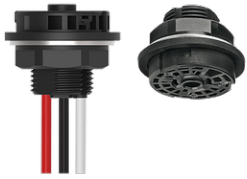

**BILLUND 3** (BIU-90021-LC)

**Product description**

Large - LIGHTCONNECT™

**Luminaire Structure**

- Die-cast aluminium housing
- Pre-treated before powder coating ensuring high corrosion resistance
- Thermal heat dissipation body
- Single cable entry
- One IP68 connector supplied with 0.3 m of 3x1.0 sqmm outdoor cable
- Stainless steel fasteners in grade 304 with zinc flake coating (ZFC)
- Durable silicone rubber gasket
- Clear toughened glass
- High-efficiency polycarbonate lens
- Integral control gear
- Surge protection 10kV
- Constant lumen output (CLO) and Night-time dimming options

<b>Product colours</b>	Black, Dark Grey, White, Matt Silver, Bronze, Concrete - Urban, Softscape - Urban, Stone - Urban, Corten - Urban, Oak - Woodland, Walnut - Woodland, Pine - Woodland
<b>Weight</b>	14.3 kg
<b>Operating temperature</b>	-20 °C to 40 °C
<b>EPA (m2)</b>	0.087
<b>Cable</b>	One IP68 connector supplied with 0.3 m of 3x1.0 sqmm outdoor cable
<b>Through wiring</b>	Single cable entry
<b>Lens / Reflector / Optic</b>	Clear toughened glass, High-efficiency polycarbonate lens
<b>Variants (DALI)</b>	Compatible with EN/ IEC 60598-2-22: Suitable for emergency installations as central supply, non-maintained (Z0)

BIU-90021

**BILLUND 3** (BIU-90021-LC)**Accessory**

NEMA 7 socket  
**A90891**

Zhaga Book 18 socket (Up)  
**A90991-U**

Motion sensor - PIR - DALI - Up  
to 3 m  
**A91691-L2**

Motion sensor - PIR - DALI - Up  
to 12 m  
**A91691-L7**

Zhaga Book 18 socket (Down)  
**A90991-D**

DALI Control System  
**Control-DALI**