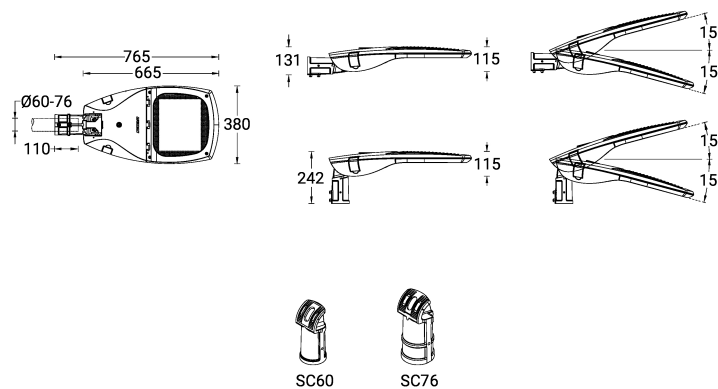

BILLUND 2 (BIU-90051)

Technical information

Material	Aluminium	CCT / CRI	2700K CRI70, 2700K CRI80, 3000K CRI70, 3000K CRI80, 4000K CRI70, 4000K CRI80	Cable	One IP68 connector supplied with 0.3 m of 3x1.0 sqmm outdoor cable	
Light source	32 LED	Bug	B2-U0-G2, B3-U0-G1, B3-U0-G3, B4-U0-G1	Through wiring	Single cable entry	
Power	95 W	ULR	<1%	Lens / Reflector / Optic	Clear toughened glass, High-efficiency polycarbonate lens	
Lumen	9607 - 13208 lm	ULOR	<1%	MacAdam Ellipse	5 SDCM	
Efficacy	101 - 139 lm/W	CIE flux code n°3	95, 96, 97, 98, 99	Lifetime L90B10 (hours)	> 36,000	
Driver option	Integral control gear	Dimming type	On/Off, 1-10V, DALI	Lifetime L80B10 (hours)	> 74,000	
Driver	Constant current (CC)	Product colours	Black, Dark Grey, White, Matt Silver, Bronze, Concrete - Urban, Softscape - Urban, Stone - Urban, Corten - Urban, Oak - Woodland, Walnut - Woodland, Pine - Woodland	Lifetime L80B50 (hours)	> 81,000	
Input voltage	220-240 V 50/60 Hz			Variants (On/Off, 1-10V, DALI)	Compatible with EN/ IEC 60598-2-22: Suitable for emergency installations as central supply, non-maintained (Z0)	
Optic	M, W, EW, T1, T2, T3, T4, ME, SCL	Weight	11.5 kg			
Optic value	31°, 56°, 106°x113°, 149°x72°, 137°x51°, 126°x89°, 103°x74°, 138°x56°, 151°x65°	Operating temperature	-20 °C to 40 °C			
		EPA (m2)	0.068			

BIU-90051