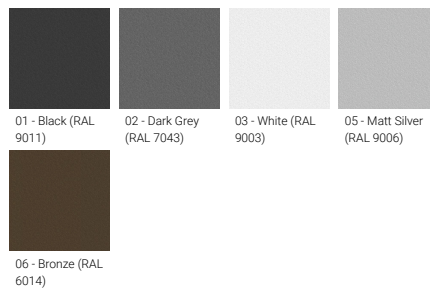

Optic

Product colour

Special finishes upon request

BILLUND 2 (BIU-90051)

Technical information

Material	Aluminium	CCT / CRI	2700K CRI70, 2700K CRI80, 3000K CRI70, 3000K CRI80, 4000K CRI70, 4000K CRI80	Cable	One IP68 connector supplied with 0.3 m of 3x1.0 sqmm outdoor cable
Light source	32 LED	Bug	B2-U0-G2, B3-U0-G1, B3-U0-G3, B4-U0-G1	Through wiring	Single cable entry
Power	95 W	ULR	<1%	Lens / Reflector / Optic	Clear toughened glass, High-efficiency polycarbonate lens
Lumen	9607 - 13208 lm	ULOR	<1%	MacAdam Ellipse	5 SDCM
Efficacy	101 - 139 lm/W	CIE flux code n°3	95, 96, 97, 98, 99	Lifetime L90B10 (hours)	> 36,000
Driver option	Integral control gear	Dimming type	On/Off, 1-10V, DALI	Lifetime L80B10 (hours)	> 74,000
Driver	Constant current (CC)	Product colours	Black, Dark Grey, White, Matt Silver, Bronze, Concrete - Urban, Softscape - Urban, Stone - Urban, Corten - Urban, Oak - Woodland, Walnut - Woodland, Pine - Woodland	Lifetime L80B50 (hours)	> 81,000
Input voltage	220-240 V 50/60 Hz			Variants (On/Off, 1-10V, DALI)	Compatible with EN/ IEC 60598-2-22: Suitable for emergency installations as central supply, non-maintained (Z0)
Optic	M, W, EW, T1, T2, T3, T4, ME, SCL	Weight	11.5 kg		
Optic value	31°, 56°, 106°x113°, 149°x72°, 137°x51°, 126°x89°, 103°x74°, 138°x56°, 151°x65°	Operating temperature	-20 °C to 40 °C		
		EPA (m2)	0.068		