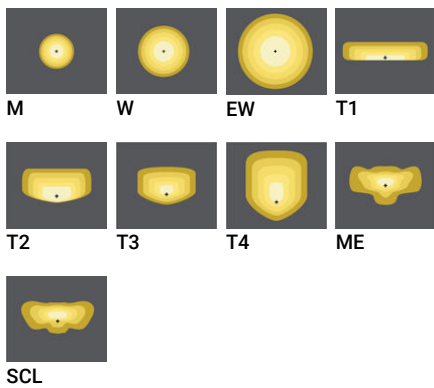

BILLUND 2 (BIU-90051)

Product description

Medium

Luminaire Structure

- Die-cast aluminium housing
- Pre-treated before powder coating ensuring high corrosion resistance
- Thermal heat dissipation body
- Single cable entry
- One IP68 connector supplied with 0.3 m of 3x1.0 sqmm outdoor cable
- Stainless steel fasteners in grade 304 with zinc flake coating (ZFC)
- Durable silicone rubber gasket
- Clear toughened glass
- High-efficiency polycarbonate lens
- Integral control gear
- Surge protection 10kV
- Constant lumen output (CLO) and Night-time dimming options

Optic

Product colour

Special finishes upon request

BILLUND 2 (BIU-90051)

Technical information

Material	Aluminium	CCT / CRI	2700K CRI70, 2700K CRI80, 3000K CRI70, 3000K CRI80, 4000K CRI70, 4000K CRI80	Cable	One IP68 connector supplied with 0.3 m of 3x1.0 sqmm outdoor cable
Light source	32 LED	Bug	B2-U0-G2, B3-U0-G1, B3-U0-G3, B4-U0-G1	Through wiring	Single cable entry
Power	95 W	ULR	<1%	Lens / Reflector / Optic	Clear toughened glass, High-efficiency polycarbonate lens
Lumen	9607 - 13208 lm	ULOR	<1%	MacAdam Ellipse	5 SDCM
Efficacy	101 - 139 lm/W	CIE flux code n°3	95, 96, 97, 98, 99	Lifetime L90B10 (hours)	> 36,000
Driver option	Integral control gear	Dimming type	On/Off, 1-10V, DALI	Lifetime L80B10 (hours)	> 74,000
Driver	Constant current (CC)	Product colours	Black, Dark Grey, White, Matt Silver, Bronze, Concrete - Urban, Softscape - Urban, Stone - Urban, Corten - Urban, Oak - Woodland, Walnut - Woodland, Pine - Woodland	Lifetime L80B50 (hours)	> 81,000
Input voltage	220-240 V 50/60 Hz			Variants (On/Off, 1-10V, DALI)	Compatible with EN/ IEC 60598-2-22: Suitable for emergency installations as central supply, non-maintained (Z0)
Optic	M, W, EW, T1, T2, T3, T4, ME, SCL	Weight	11.5 kg		
Optic value	31°, 56°, 106°x113°, 149°x72°, 137°x51°, 126°x89°, 103°x74°, 138°x56°, 151°x65°	Operating temperature	-20 °C to 40 °C		
		EPA (m2)	0.068		