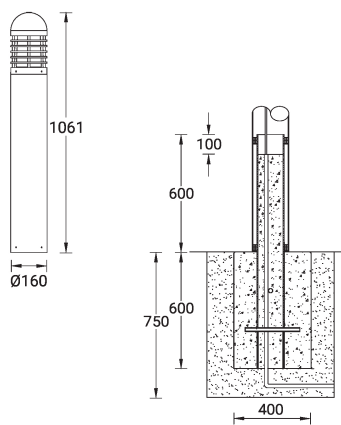

DUOMO 1 (DU-10186-1-SB)

Technical information

Light source	1 COB
Power	41 W
Lumen	705 - 742 lm
Efficacy	17 - 18 lm/W
Driver option	Integral control gear
Driver	Constant current (CC)
Input voltage	220-240 V 50/60 Hz
Optic	G

Optic value	360°
CCT / CRI	3000K CRI80, 4000K CRI80
Bug	B0-U3-G1
ULR	46%
ULOR	46%
CIE flux code n°3	48
Dimming type	On/Off, 1-10V, DALI
Product colours	Black, Dark Grey, White, Matt Silver, Bronze, Concrete - Urban, Softscape - Urban, Stone - Urban, Corten - Urban, Oak - Woodland, Walnut - Woodland, Pine - Woodland

Weight	34.6 kg
Operating temperature	-20 °C to 40 °C
Cable	One IP68 connector supplied with 0.2 m of 3x1.0 sqmm outdoor cable
Through wiring	Single cable entry
Lens / Reflector / Optic	Opal toughened glass diffuser
Variants (1-10V, DALI)	Compatible with EN/ IEC 60598-2-22: Suitable for emergency installations as central supply, non-maintained (Z0)

DU-10186-1-SB