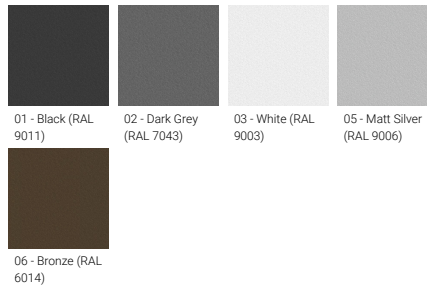

DUOMO 1 (DU-10186-1-SB)

Product description

Ø160 - 1061 mm - Dome top - With integrated security core (Anti-traffic)

Luminaire Structure

- Die-cast aluminium housing
- Extruded aluminium column
- Pre-treated before powder coating ensuring high corrosion resistance
- Single cable entry
- One IP68 connector supplied with 0.2 m of 3x1.0 sqmm outdoor cable
- Stainless steel fasteners in grade 304 with zinc flake coating (ZFC)
- Durable silicone rubber gasket
- Opal toughened glass diffuser
- Integral control gear

Optic

G

Product colour