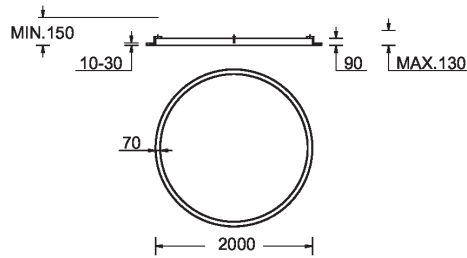

GAVLE 1 (GAV-80034)

Technical information

Material	Aluminium
Light source	1920 LED
Power	108 W
Lumen	3506 lm
Efficacy	32 lm/W
Driver option	Remote driver (included)

Driver	Constant current (CC)
Input voltage	220-240 V 50/60 Hz
Optic	0
Optic value	102°
CCT / CRI	RGBW30, RGBW40
Dimming type	DMX, DMX/RDM

Product colours	Black, White, Matt Silver, Concrete - Urban, Softscape - Urban, Stone - Urban, Corten - Urban, Oak - Woodland, Walnut - Woodland, Pine - Woodland
Weight	16.0 kg
Operating temperature	-20 °C to 40 °C
Variants (DMX/RDM)	Compatible with EN/ IEC 60598-2-22: Suitable for emergency installations as central supply, non-maintained (Z0)

GAV-80034