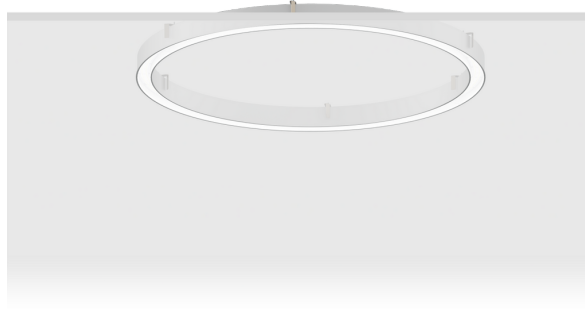

GAVLE 1 (GAV-80034)

Product description

Down - 70x90 mm - 2000 mm - RGBW DMX

microPrim™

Luminaire Structure

- Extruded aluminium bended profile with powder coating
- Passive thermal management
- Stainless steel fasteners in grade 304 with zinc flake coating (ZFC)
- Opal PMMA diffuser (UGR <19) for glare control
- Remote driver (included)
- Stainless steel brackets and screws for mounting
- Wireless control available through Bluetooth connection
- Daylight and occupancy sensor options
- Down light distribution only

Optic

0

Product colour

01 - Black (RAL 9011) 03 - White (RAL 9003) 05 - Matt Silver (RAL 9006)

Special finishes upon request

SU01 - Concrete - Urban SU02 - Softscape - Urban SU03 - Stone - Urban SU04 - Corten - Urban

SW01 - Oak - Woodland SW02 - Walnut - Woodland SW03 - Pine - Woodland

GAVLE 1 (GAV-80034)

Technical information

Material	Aluminium
Light source	1920 LED
Power	108 W
Lumen	3506 lm
Efficacy	32 lm/W
Driver option	Remote driver (included)