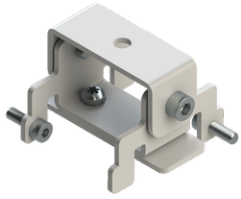

GAVLE 3 (GAV-80151)

Product description

Down - 60x90 mm - 3000 mm

microPrim™

Luminaire Structure

- Extruded aluminium bended profile with powder coating
- Passive thermal management
- Stainless steel fasteners in grade 304 with zinc flake coating (ZFC)
- Opal PMMA diffuser (UGR <19) for glare control
- Integral control gear for On/Off (-ND), DALI (-DA). Remote driver is included for 1-10V (-DI)
- Steel brackets for ceiling down mounting option
- Up and down light distribution options
- Wireless control available through Bluetooth connection

SW01 - Oak - Woodland SW02 - Walnut - Woodland SW03 - Pine - Woodland

GAVLE 3 (GAV-80151)

Technical information

Material	Aluminium
Light source	1152 LED
Power	147 W
Lumen	13216 - 13795 lm
Efficacy	90 - 94 lm/W
Driver option	Integral control gear for On/Off (-ND), DALI (-DA). Remote driver is included for 1-10V (-DI)
Driver	Constant current (CC)

GAV-80151

GAVLE 3 (GAV-80151)**Accessory**

Ceiling-mounting bracket (40
mm profile)
A81381

Wireless bluetooth converter
A90291

Xpress wireless switch
A90591

DALI Control System
Control-DALI