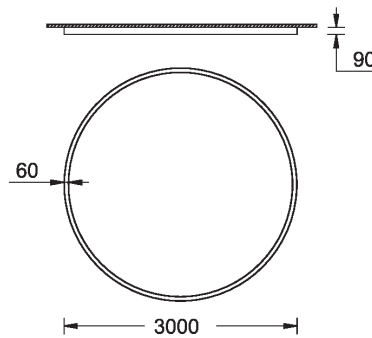

GAVLE 3 (GAV-80151)

Technical information

Material	Aluminium
Light source	1152 LED
Power	147 W
Lumen	13216 - 13795 lm
Efficacy	90 - 94 lm/W
Driver option	Integral control gear for On/Off (-ND), DALI (-DA). Remote driver is included for 1-10V (-DI)
Driver	Constant current (CC)

Input voltage	220-240 V 50/60 Hz
Optic	0
Optic value	102°
CCT / CRI	3000K CRI80, 4000K CRI80
Bug	B3-U1-G2
ULR	0%, <1%
ULOR	0%, <1%

CIE flux code n°3	96
Dimming type	On/Off, 1-10V, DALI
Product colours	Black, White, Matt Silver, Concrete - Urban, Softscape - Urban, Stone - Urban, Corten - Urban, Oak - Woodland, Walnut - Woodland, Pine - Woodland
Weight	25.5 kg
Operating temperature	-20 °C to 40 °C
Variants (On/Off, 1-10V, DALI)	Compatible with EN/ IEC 60598-2-22: Suitable for emergency installations as central supply, non-maintained (Z0)

GAV-80151