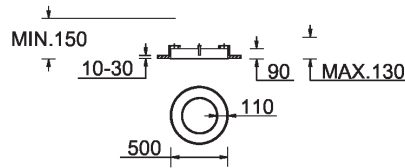

GAVLE 2 (GAV-80301)

Technical information

Material	Aluminium
Light source	288 LED
Power	37 W
Lumen	3952 - 4125 lm
Efficacy	107 - 111 lm/W
Driver option	Integral control gear
Driver	Constant current (CC)
Input voltage	220-240 V 50/60 Hz

Optic	0
Optic value	106°
CCT / CRI	3000K CRI80, 4000K CRI80
Bug	B2-U0-G1
ULR	0%, <1%
ULOR	0%, <1%
CIE flux code n°3	96
Dimming type	On/Off, 1-10V, DALI

Product colours	Black, White, Matt Silver, Concrete - Urban, Softscape - Urban, Stone - Urban, Corten - Urban, Oak - Woodland, Walnut - Woodland, Pine - Woodland
Weight	4.5 kg
Operating temperature	-20 °C to 40 °C
MacAdam Ellipse	3 SDCM
Lifetime L90B10 (hours)	> 23,000
Lifetime L80B10 (hours)	> 45,000
Lifetime L80B50 (hours)	> 50,000
Variants (On/Off, 1-10V, DALI)	Compatible with EN/ IEC 60598-2-22: Suitable for emergency installations as central supply, non-maintained (Z0)

Gavle 500