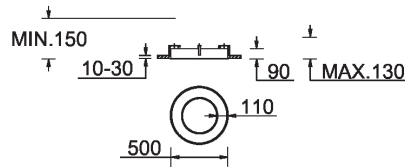

GAVLE 2 (GAV-80302)

Technical information

Material	Aluminium
Light source	576 LED
Power	37 W
Lumen	4125 lm
Efficacy	111 lm/W
Driver option	Remote driver (included)

Driver	Constant current (CC)
Input voltage	220-240 V 50/60 Hz
Optic	0
Optic value	102°
CCT / CRI	TW (2700K - 6500K)
Dimming type	DALI

Product colours	Black, White, Matt Silver, Concrete - Urban, Softscape - Urban, Stone - Urban, Corten - Urban, Oak - Woodland, Walnut - Woodland, Pine - Woodland
Weight	3.9 kg
Operating temperature	-20 °C to 40 °C
Variants (DALI)	Compatible with EN/ IEC 60598-2-22: Suitable for emergency installations as central supply, non-maintained (Z0)

Gavle 500