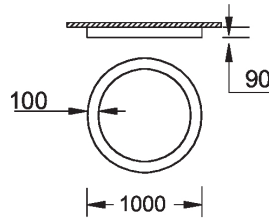

GAVLE 4 (GAV-80411)

Technical information

Material	Aluminium
Light source	672 LED
Power	86 W
Lumen	9497 - 9913 lm
Efficacy	110 - 115 lm/W
Driver option	Integral control gear

Driver	Constant current (CC)
Input voltage	220-240 V 50/60 Hz
Optic	0
Optic value	Opal
CCT / CRI	3000K CRI80, 4000K CRI80
Dimming type	On/Off, 1-10V, DALI

Product colours	Black, White, Matt Silver, Concrete - Urban, Softscape - Urban, Stone - Urban, Corten - Urban, Oak - Woodland, Walnut - Woodland, Pine - Woodland
Weight	9.4 kg
Operating temperature	-20 °C to 40 °C
Variants (On/Off, 1-10V, DALI)	Compatible with EN/ IEC 60598-2-22: Suitable for emergency installations as central supply, non-maintained (Z0)

Gavle 1000