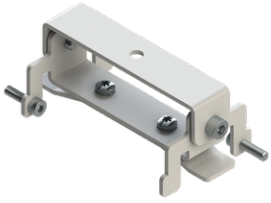

GAVLE 4 (GAV-80411)

Accessory

Ceiling-mounting bracket (60 mm profile)
A81481