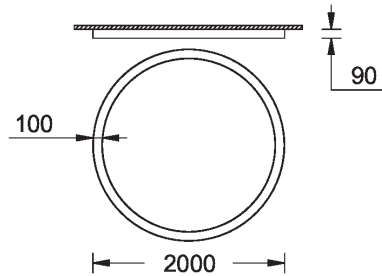

GAVLE 4 (GAV-80433)

Technical information

Material	Aluminium
Light source	5376 LED
Power	187 W
Lumen	7319 lm
Efficacy	39 lm/W
Driver option	Integral control gear

Driver	Constant current (CC)
Input voltage	220-240 V 50/60 Hz
Optic	0
Optic value	Opal
CCT / CRI	RGBW40
Dimming type	Bluetooth

Product colours	Black, White, Matt Silver, Concrete - Urban, Softscape - Urban, Stone - Urban, Corten - Urban, Oak - Woodland, Walnut - Woodland, Pine - Woodland
Weight	18.8 kg
Operating temperature	-20 °C to 40 °C
Variants (Bluetooth)	Compatible with EN/ IEC 60598-2-22: Suitable for emergency installations as central supply, non-maintained (Z0)

GAV-80433