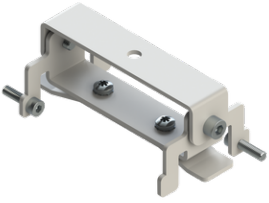

GAVLE 4 (GAV-80433)

Product description

Down - 100x90 mm - 2000 mm - RGBW

microPrim™

Luminaire Structure

- Extruded aluminium bended profile with powder coating
- Passive thermal management
- Stainless steel fasteners in grade 304 with zinc flake coating (ZFC)
- Opal PMMA diffuser (UGR <19) for glare control
- Integral control gear
- Steel brackets for ceiling down mounting option
- Up and down light distribution options
- Wireless control available through Bluetooth connection

SW01 - Oak - Woodland SW02 - Walnut - Woodland SW03 - Pine - Woodland

GAVLE 4 (GAV-80433)

Technical information

Material	Aluminium
Light source	5376 LED
Power	187 W
Lumen	7319 lm
Efficacy	39 lm/W
Driver option	Integral control gear

GAV-80433

GAVLE 4 (GAV-80433)**Accessory**

Ceiling-mounting bracket (60
mm profile)
A81481

Xpress wireless switch
A90591

DALI Control System
Control-DALI
