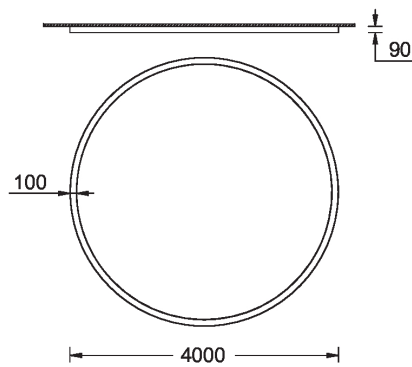

GAVLE 4 (GAV-80463)

Technical information

Material	Aluminium
Light source	10752 LED
Power	373 W
Lumen	14446 lm
Efficacy	39 lm/W
Driver option	Integral control gear

Driver	Constant current (CC)
Input voltage	220-240 V 50/60 Hz
Optic	0
Optic value	Opal
CCT / CRI	RGBW40
Dimming type	Bluetooth

Product colours	Black, White, Matt Silver, Concrete - Urban, Softscape - Urban, Stone - Urban, Corten - Urban, Oak - Woodland, Walnut - Woodland, Pine - Woodland
Weight	42.8 kg
Operating temperature	-20 °C to 40 °C
Variants (Bluetooth)	Compatible with EN/ IEC 60598-2-22: Suitable for emergency installations as central supply, non-maintained (Z0)

GAV-80463