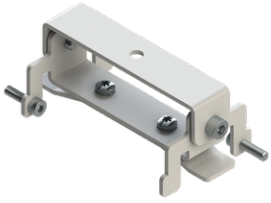

GAVLE 4 (GAV-80463)**Product description**

Down - 100x90 mm - 4000 mm - RGBW

microPrim™

Luminaire Structure

- Extruded aluminium bended profile with powder coating
- Passive thermal management
- Stainless steel fasteners in grade 304 with zinc flake coating (ZFC)
- Opal PMMA diffuser (UGR <19) for glare control
- Integral control gear
- Steel brackets for ceiling down mounting option
- Up and down light distribution options
- Wireless control available through Bluetooth connection

SW01 - Oak - Woodland SW02 - Walnut - Woodland SW03 - Pine - Woodland

GAVLE 4 (GAV-80463)

Technical information

Material	Aluminium
Light source	10752 LED
Power	373 W
Lumen	14446 lm
Efficacy	39 lm/W
Driver option	Integral control gear

GAV-80463

GAVLE 4 (GAV-80463)**Accessory**

Ceiling-mounting bracket (60
mm profile)
A81481

Xpress wireless switch
A90591

DALI Control System
Control-DALI
