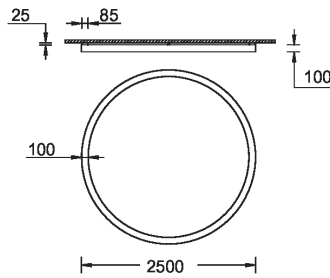

GAVLE 4 (GAV-80542)

Technical information

Material	Aluminium
Light source	3456 & 3456 LED
Power	458 W
Lumen	55320 lm
Efficacy	121 lm/W
Driver option	Integral control gear

Driver	Constant current (CC)
Input voltage	220-240 V 50/60 Hz
Optic	0
Optic value	102°
CCT / CRI	TW (2700K - 6500K)
Dimming type	DALI

Product colours	Black, White, Matt Silver, Concrete - Urban, Softscape - Urban, Stone - Urban, Corten - Urban, Oak - Woodland, Walnut - Woodland, Pine - Woodland
Weight	31.9 kg
Operating temperature	-20 °C to 40 °C
Variants (DALI)	Compatible with EN/ IEC 60598-2-22: Suitable for emergency installations as central supply, non-maintained (Z0)

GAV-80542