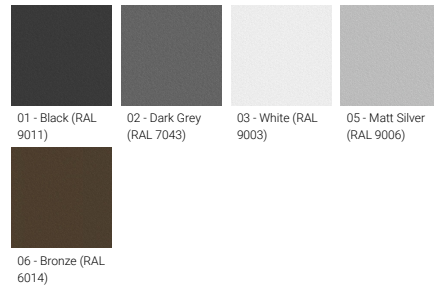

Optic

Product colour

Special finishes upon request

LADOR 39 (LD-20061)

Technical information

Material	Aluminium
Light source	4 x 16 LED
Power	112 W
Lumen	5288 - 6400 lm
Efficacy	47 - 57 lm/W
Driver option	Integral control gear
Driver	Constant current (CC)
Input voltage	220-240 V 50/60 Hz

Optic	N, M, W, VW, E
Optic value	8°, 17°, 26°, 65°, 43°x11°
CCT / CRI	RGBW30, RGBW40
ULR	<1%
ULOR	<1%
Dimming type	DMX, DMX/RDM
Product colours	Black, Dark Grey, White, Matt Silver, Bronze, Concrete - Urban, Softscape - Urban, Stone - Urban, Corten - Urban, Oak - Woodland, Walnut - Woodland, Pine - Woodland
Weight	27.5 kg