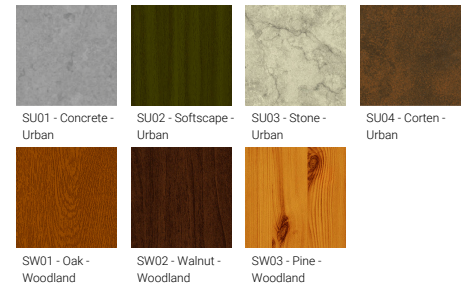

Optic

Product colour

Special finishes upon request

LADOR 39 (LD-20061)

Technical information

Material	Aluminium
Light source	4 x 16 LED
Power	112 W
Lumen	5288 - 6400 lm
Efficacy	47 - 57 lm/W
Driver option	Integral control gear
Driver	Constant current (CC)
Input voltage	220-240 V 50/60 Hz

Optic	N, M, W, VW, E
Optic value	8°, 17°, 26°, 65°, 43°x11°
CCT / CRI	RGBW30, RGBW40
ULR	<1%
ULOR	<1%
Dimming type	DMX, DMX/RDM
Product colours	Black, Dark Grey, White, Matt Silver, Bronze, Concrete - Urban, Softscape - Urban, Stone - Urban, Corten - Urban, Oak - Woodland, Walnut - Woodland, Pine - Woodland
Weight	27.5 kg