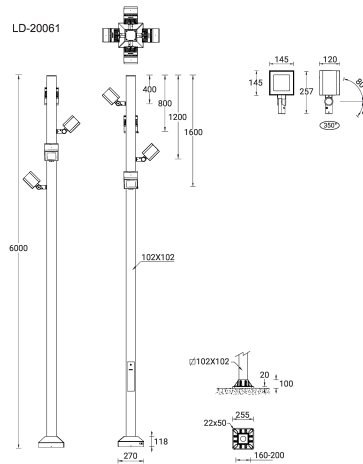

LADOR 39 (LD-20061)

Product description

Supplied with specific 6 m square, straight aluminium pole: APC160102-LD - RGBW

microPrim™

Luminaire Structure

- Die-cast aluminium housing
- Pre-treated before powder coating ensuring high corrosion resistance
- Thermal heat dissipation body
- Single cable entry, through wiring upon request
- One cable gland supplied with 2 m of 5x1.5 sqmm outdoor cable
- Stainless steel fasteners in grade 304 with zinc flake coating (ZFC)
- Durable silicone rubber gasket
- High-efficiency PMMA lens
- Clear toughened glass
- Integral control gear
- Maximum wind load resistance is 140 km/h
- Surge protection 10kV

Optic

Product colour

Special finishes upon request

LADOR 39 (LD-20061)

Technical information

Material	Aluminium
Light source	4 x 16 LED
Power	112 W
Lumen	5288 - 6400 lm
Efficacy	47 - 57 lm/W
Driver option	Integral control gear
Driver	Constant current (CC)
Input voltage	220-240 V 50/60 Hz

Operating temperature	-20 °C to 40 °C
EPA (m2)	0.683
Cable	One cable gland supplied with 2 m of 5x1.5 sqmm outdoor cable
Through wiring	Single cable entry, through wiring upon request
Lens / Reflector / Optic	High-efficiency PMMA lens, Clear toughened glass
Variants (DMX/RDM)	Compatible with EN/ IEC 60598-2-22: Suitable for emergency installations as central supply, non-maintained (Z0)

Pole (required)

6 m - Square, straight aluminium
pole for LADOR
APC160102-LD