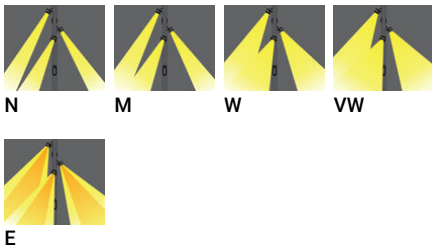

LADOR 39 (LD-20061)

Product description

Supplied with specific 6 m square, straight aluminium pole: APC160102-LD - RGBW

microPrim™

Luminaire Structure

- Die-cast aluminium housing
- Pre-treated before powder coating ensuring high corrosion resistance
- Thermal heat dissipation body
- Single cable entry, through wiring upon request
- One cable gland supplied with 2 m of 5x1.5 sqmm outdoor cable
- Stainless steel fasteners in grade 304 with zinc flake coating (ZFC)
- Durable silicone rubber gasket
- High-efficiency PMMA lens
- Clear toughened glass
- Integral control gear
- Maximum wind load resistance is 140 km/h
- Surge protection 10kV

Optic

Product colour

Special finishes upon request

LADOR 39 (LD-20061)

Technical information

Material	Aluminium
Light source	4 x 16 LED
Power	112 W
Lumen	5288 - 6400 lm
Efficacy	47 - 57 lm/W
Driver option	Integral control gear
Driver	Constant current (CC)
Input voltage	220-240 V 50/60 Hz

Optic	N, M, W, VW, E
Optic value	8°, 17°, 26°, 65°, 43°x11°
CCT / CRI	RGBW30, RGBW40
ULR	<1%
ULOR	<1%
Dimming type	DMX, DMX/RDM
Product colours	Black, Dark Grey, White, Matt Silver, Bronze, Concrete - Urban, Softscape - Urban, Stone - Urban, Corten - Urban, Oak - Woodland, Walnut - Woodland, Pine - Woodland
Weight	27.5 kg

Operating temperature	-20 °C to 40 °C
EPA (m2)	0.683
Cable	One cable gland supplied with 2 m of 5x1.5 sqmm outdoor cable
Through wiring	Single cable entry, through wiring upon request
Lens / Reflector / Optic	High-efficiency PMMA lens, Clear toughened glass
Variants (DMX/RDM)	Compatible with EN/ IEC 60598-2-22: Suitable for emergency installations as central supply, non-maintained (Z0)