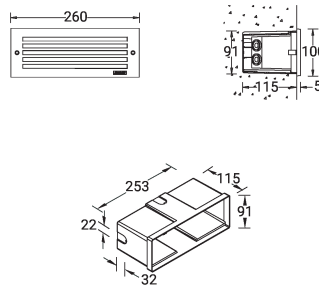

LEGEND 3 (LE-40611-S)

Technical information

Material	Stainless Steel
Light source	48 LED
Power	13 W
Lumen	752 - 791 lm
Efficacy	58 - 61 lm/W
Driver option	Integral control gear
Driver	Constant current (CC)
Input voltage	220-240 V 50/60 Hz

Optic	G
Optic value	108°x180°
CCT / CRI	3000K CRI80, 4000K CRI80
Bug	B0-U3-G1
ULR	50%
ULOR	50%
CIE flux code n°3	61
Dimming type	On/Off, 1-10V, DALI

Product colours	Stainless Steel
Weight	1.9 kg
Operating temperature	-20 °C to 45 °C
Through wiring	Two cable entries for through wiring
Lens / Reflector / Optic	Opal high-efficiency PMMA diffuser
Variants (On/Off, 1-10V, DALI)	Compatible with EN/ IEC 60598-2-22: Suitable for emergency installations as central supply, non-maintained (Z0)

LE-40611-S