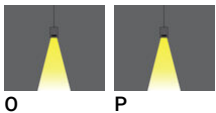

NYBRO 13 (NYB-80771-PE)

Product description

Down - L90° - 40x80 mm - 336 mm

microPrim™

Luminaire Structure

- Die-cast aluminium end-caps and extruded aluminium profile with powder coating
- Passive thermal management
- Stainless steel fasteners in grade 304 with zinc flake coating (ZFC)
- PMMA diffuser with Opal (UGR <19) and micro prismatic (UGR <13) options for better glare control

- Integral control gear
- Cut the connection angle according to the shape complete with electrical wires in white for mounting
- Up and down light distribution options

- Wireless control available through Bluetooth connection
- Daylight and occupancy sensor options

Optic

Product colour

01 - Black (RAL 9011) 03 - White (RAL 9003) 05 - Matt Silver (RAL 9006)

Special finishes upon request

SU01 - Concrete - Urban SU02 - Softscape - Urban SU03 - Stone - Urban SU04 - Corten - Urban

Input voltage	220-240 V 50/60 Hz
Optic	O, P
Optic value	Opal, Micro-prismatic
CCT / CRI	3000K CRI80, 4000K CRI80
Dimming type	On/Off, DALI
Product colours	Black, White, Matt Silver, Concrete - Urban, Softscape - Urban, Stone - Urban, Corten - Urban, Oak - Woodland, Walnut - Woodland, Pine - Woodland
Weight	1.8 kg