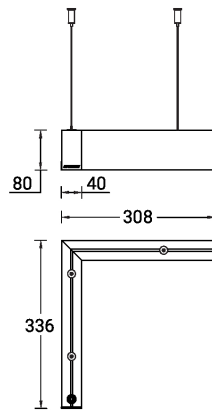

NYBRO 13 (NYB-80771-PE)

Technical information

Material	Aluminium
Light source	72 LED
Power	11 W
Lumen	742 - 900 lm
Efficacy	67 - 82 lm/W
Driver option	Integral control gear
Driver	Constant current (CC)

Input voltage	220-240 V 50/60 Hz
Optic	O, P
Optic value	Opal, Micro-prismatic
CCT / CRI	3000K CRI80, 4000K CRI80
Dimming type	On/Off, DALI
Product colours	Black, White, Matt Silver, Concrete - Urban, Softscape - Urban, Stone - Urban, Corten - Urban, Oak - Woodland, Walnut - Woodland, Pine - Woodland
Weight	1.8 kg

Operating temperature	-20 °C to 40 °C
MacAdam Ellipse	3 SDCM
Lifetime L90B10 (hours)	> 23,000
Lifetime L80B10 (hours)	> 45,000
Lifetime L80B50 (hours)	> 50,000
Variants (On/Off, DALI)	Compatible with EN/ IEC 60598-2-22: Suitable for emergency installations as central supply, non-maintained (Z0)

NYB-80771-PE