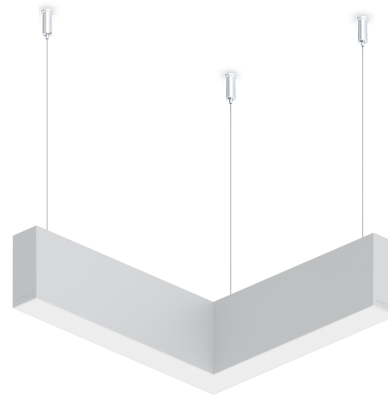

NYBRO 13 (NYB-80771-PE)

Product description

Down - L90° - 40x80 mm - 336 mm

microPrim™

Luminaire Structure

- Die-cast aluminium end-caps and extruded aluminium profile with powder coating
- Passive thermal management
- Stainless steel fasteners in grade 304 with zinc flake coating (ZFC)
- PMMA diffuser with Opal (UGR <19) and micro prismatic (UGR <13) options for better glare control

- Integral control gear
- Cut the connection angle according to the shape complete with electrical wires in white for mounting
- Up and down light distribution options

- Wireless control available through Bluetooth connection
- Daylight and occupancy sensor options

Optic

Product colour

01 - Black (RAL 9011) 03 - White (RAL 9003) 05 - Matt Silver (RAL 9006)

Special finishes upon request

SU01 - Concrete - Urban SU02 - Softscape - Urban SU03 - Stone - Urban SU04 - Corten - Urban