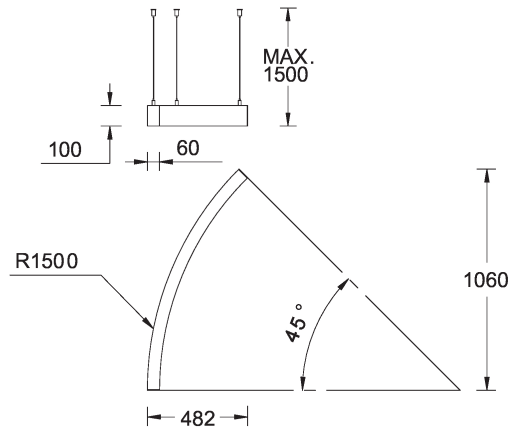

OULU 11 (OUL-90521)

Technical information

Material	Aluminium
Light source	144 LED
Power	37 W
Lumen	3643 - 3795 lm
Efficacy	98 - 103 lm/W
Driver option	Integral control gear for On/Off (-ND), DALI (-DA). Remote driver is included for 1-10V (-DI)

Driver	Constant current (CC)
Input voltage	220-240 V 50/60 Hz
Optic	0
Optic value	Opal
CCT / CRI	3000K CRI80, 4000K CRI80
Dimming type	On/Off, 1-10V, DALI

Product colours	Black, White, Matt Silver, Concrete - Urban, Softscape - Urban, Stone - Urban, Corten - Urban, Oak - Woodland, Walnut - Woodland, Pine - Woodland
Weight	4.0 kg
Operating temperature	-20 °C to 40 °C
Variants (On/Off, 1-10V, DALI)	Compatible with EN/ IEC 60598-2-22: Suitable for emergency installations as central supply, non-maintained (Z0)

OUL-90521