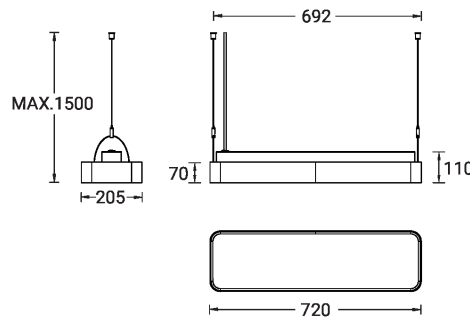

PITTSFIELD 4 (PIT-90105)

Technical information

Material	Aluminium
Light source	1152 & 672 LED
Power	67 W
Lumen	1234 lm
Driver option	Integral control gear
Driver	Constant current (CC)
Input voltage	220-240 V 50/60 Hz

Optic	O, P
Optic value	107°, 93°
Optic (2nd)	O
Optic (2nd) value	105°
CCT / CRI	RGBW30, RGBW40
Dimming type	DMX, DMX/RDM
Product colours	Black, White, Matt Silver, Concrete - Urban, Softscape - Urban, Stone - Urban, Corten - Urban, Oak - Woodland, Walnut - Woodland, Pine - Woodland

Weight	3.7 kg
Operating temperature	-20 °C to 40 °C
MacAdam Ellipse	3 SDCM
Lifetime L90B10 (hours)	> 23,000
Lifetime L80B10 (hours)	> 45,000
Lifetime L80B50 (hours)	> 50,000
Variants (DMX)	Compatible with EN/ IEC 60598-2-22: Suitable for emergency installations as central supply, non-maintained (Z0)

PIT-90105