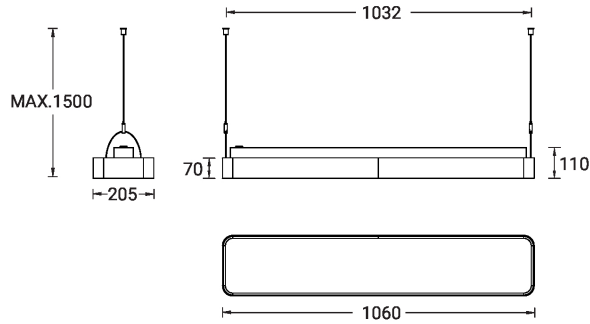

PITTSFIELD 4 (PIT-90115)

Technical information

Material	Aluminium	Optic	O, P	Weight	5.2 kg
Light source	1728 & 960 LED	Optic value	107°, 93°	Operating temperature	-20 °C to 40 °C
Power	84 W	Optic (2nd)	O	MacAdam Ellipse	3 SDCM
Lumen	1831 lm	Optic (2nd) value	105°	Lifetime L90B10 (hours)	> 23,000
Driver option	Integral control gear	CCT / CRI	RGBW30, RGBW40	Lifetime L80B10 (hours)	> 45,000
Driver	Constant current (CC)	Dimming type	DMX, DMX/RDM	Lifetime L80B50 (hours)	> 50,000
Input voltage	220-240 V 50/60 Hz	Product colours	Black, White, Matt Silver, Concrete - Urban, Softscape - Urban, Stone - Urban, Corten - Urban, Oak - Woodland, Walnut - Woodland, Pine - Woodland	Variants (DMX)	Compatible with EN/ IEC 60598-2-22: Suitable for emergency installations as central supply, non- maintained (Z0)

PIT-90115