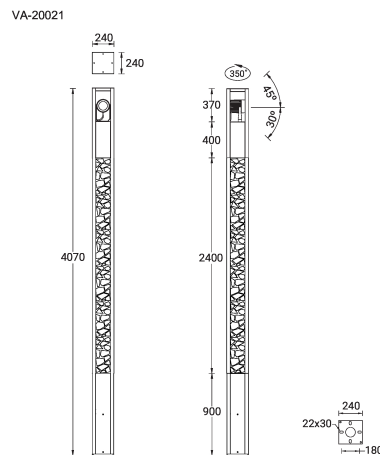

VANCOUVER 5 (VA-20021-LC)

Product description

240x240 mm - 4070 mm - Decorative pattern type 1
(Optic) - 1 projector (Optic 2nd) - LIGHTCONNECT™

LIGHT CONNECT™ microPrim™

Luminaire Structure

- Die-cast aluminium housing
- Extruded aluminium column
- Pre-treated before powder coating ensuring high corrosion resistance
- Single cable entry
- One IP68 connector supplied with 0.3 m of 3x1.0 sqmm outdoor cable

- Stainless steel fasteners in grade 304 with zinc flake coating (ZFC)
- Durable silicone rubber gasket
- High-efficiency optical reflector
- Clear toughened glass
- Integral control gear

- Maximum wind load resistance is 160 km/h
- Surge protection 10kV
- VANCOUVER luminaires with projectors on top and colder than 3000K CCT do not meet the IDA certification requirements

Optic

Product colour

Special finishes upon request

VANCOUVER 5 (VA-20021-LC)

Technical information

Material	Aluminium
Light source	1 COB & 1 COB (Projector)
Power	61 W
Lumen	2901 - 3024 lm
Efficacy	48 - 50 lm/W
Driver option	Integral control gear
Driver	Constant current (CC)
Input voltage	220-240 V 50/60 Hz
Optic	G
Optic value	64°

Operating temperature	-20 °C to 40 °C
EPA (m2)	0.977
Cable	One IP68 connector supplied with 0.3 m of 3x1.0 sqmm outdoor cable
Through wiring	Single cable entry
Lens / Reflector / Optic	High-efficiency optical reflector, Clear toughened glass
MacAdam Ellipse	3 SDCM
Lifetime L90B10 (hours)	> 50,700
Lifetime L80B10 (hours)	> 63,500
Lifetime L80B50 (hours)	> 63,500
Variants (DALI)	Compatible with EN/ IEC 60598-2-22: Suitable for emergency installations as central supply, non-maintained (Z0)