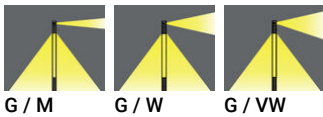

VANCOUVER 5 (VA-20021-LC)

Product description

240x240 mm - 4070 mm - Decorative pattern type 1
(Optic) - 1 projector (Optic 2nd) - LIGHTCONNECT™

LIGHT CONNECT™ microPrim™

Luminaire Structure

- Die-cast aluminium housing
- Extruded aluminium column
- Pre-treated before powder coating ensuring high corrosion resistance
- Single cable entry
- One IP68 connector supplied with 0.3 m of 3x1.0 sqmm outdoor cable

- Stainless steel fasteners in grade 304 with zinc flake coating (ZFC)
- Durable silicone rubber gasket
- High-efficiency optical reflector
- Clear toughened glass
- Integral control gear

- Maximum wind load resistance is 160 km/h
- Surge protection 10kV
- VANCOUVER luminaires with projectors on top and colder than 3000K CCT do not meet the IDA certification requirements

Optic

Product colour

Special finishes upon request

VANCOUVER 5 (VA-20021-LC)

Technical information

Material	Aluminium
Light source	1 COB & 1 COB (Projector)
Power	61 W
Lumen	2901 - 3024 lm
Efficacy	48 - 50 lm/W
Driver option	Integral control gear
Driver	Constant current (CC)
Input voltage	220-240 V 50/60 Hz
Optic	G
Optic value	64°

Optic (2nd)	M, W, VW
Optic (2nd) value	23°, 32°, 43°
CCT / CRI	3000K CRI80, 4000K CRI80
Bug	B1-U2-G0, B2-U0-G0
ULR	2%
ULOR	2%
CIE flux code n°3	100, 99
Dimming type	DALI
Product colours	Black, Dark Grey, White, Matt Silver, Bronze, Concrete - Urban, Softscape - Urban, Stone - Urban, Corten - Urban, Oak - Woodland, Walnut - Woodland, Pine - Woodland
Weight	52.4 kg