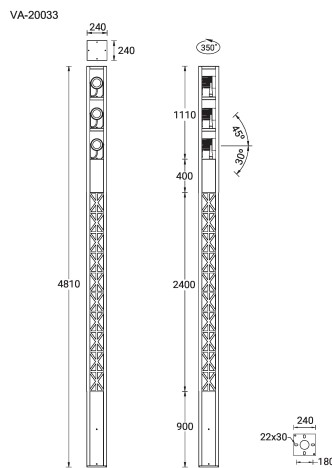

VANCOUVER 6 (VA-20033-LC)

Product description

240x240 mm - 4810 mm - Decorative pattern type 2
(Optic) - 3 projectors (Optic 2nd) - LIGHTCONNECT™

Luminaire Structure

- Die-cast aluminium housing
- Extruded aluminium column
- Pre-treated before powder coating ensuring high corrosion resistance
- Single cable entry
- One IP68 connector supplied with 0.3 m of 3x1.0 sqmm outdoor cable
- Stainless steel fasteners in grade 304 with zinc flake coating (ZFC)
- Durable silicone rubber gasket
- High-efficiency optical reflector
- Clear toughened glass
- Integral control gear
- Maximum wind load resistance is 160 km/h
- Surge protection 10kV
- VANCOUVER luminaires with projectors on top and colder than 3000K CCT do not meet the IDA certification requirements

Optic

Product colour

Special finishes upon request

VANCOUVER 6 (VA-20033-LC)

Technical information

Material	Aluminium
Light source	1 COB & 3 x 1 COB (Projectors)
Power	103 W
Lumen	6050 - 6231 lm
Efficacy	59 - 60 lm/W
Driver option	Integral control gear
Driver	Constant current (CC)
Input voltage	220-240 V 50/60 Hz
Optic	G
Optic value	58°

Optic (2nd)	M, W, VW
Optic (2nd) value	23°, 32°, 43°
CCT / CRI	3000K CRI80, 4000K CRI80
Bug	B1-U2-G0, B2-U0-G0
ULR	2%
ULOR	2%
CIE flux code n°3	100, 99
Dimming type	DALI
Product colours	Black, Dark Grey, White, Matt Silver, Bronze, Concrete - Urban, Softscape - Urban, Stone - Urban, Corten - Urban, Oak - Woodland, Walnut - Woodland, Pine - Woodland
Weight	60.8 kg

Operating temperature	-20 °C to 40 °C
EPA (m2)	1.154
Cable	One IP68 connector supplied with 0.3 m of 3x1.0 sqmm outdoor cable
Through wiring	Single cable entry
Lens / Reflector / Optic	High-efficiency optical reflector, Clear toughened glass
MacAdam Ellipse	3 SDCM
Lifetime L90B10 (hours)	> 50,700
Lifetime L80B10 (hours)	> 63,500
Lifetime L80B50 (hours)	> 63,500
Variants (DALI)	Compatible with EN/ IEC 60598-2-22: Suitable for emergency installations as central supply, non-maintained (Z0)