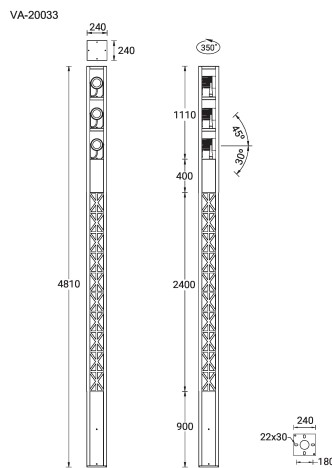

VANCOUVER 6 (VA-20033)

Product description

240x240 mm - 4810 mm - Decorative pattern type 2
(Optic) - 3 projectors (Optic 2nd) IP65

microPrim™

Luminaire Structure

- Die-cast aluminium housing
- Extruded aluminium column
- Pre-treated before powder coating ensuring high corrosion resistance
- Single cable entry
- One IP68 connector supplied with 0.3 m of 3x1.0 sqmm outdoor cable

- Stainless steel fasteners in grade 304 with zinc flake coating (ZFC)
- Durable silicone rubber gasket
- High-efficiency optical reflector
- Clear toughened glass
- Integral control gear

- Maximum wind load resistance is 160 km/h
- Surge protection 10kV
- VANCOUVER luminaires with projectors on top and colder than 3000K CCT do not meet the IDA certification requirements

Optic

Product colour

Special finishes upon request

VANCOUVER 6 (VA-20033)

Technical information

Material	Aluminium
Light source	1 COB & 3 x 1 COB (Projectors)
Power	103 W
Lumen	6050 - 6231 lm
Efficacy	59 - 60 lm/W
Driver option	Integral control gear
Driver	Constant current (CC)
Input voltage	220-240 V 50/60 Hz
Optic	G
Optic value	58°

Operating temperature	-20 °C to 40 °C
EPA (m2)	1.154
Cable	One IP68 connector supplied with 0.3 m of 3x1.0 sqmm outdoor cable
Through wiring	Single cable entry
Lens / Reflector / Optic	High-efficiency optical reflector, Clear toughened glass
MacAdam Ellipse	3 SDCM
Lifetime L90B10 (hours)	> 50,700
Lifetime L80B10 (hours)	> 63,500
Lifetime L80B50 (hours)	> 63,500
Variants (On/Off, 1-10V, DALI)	Compatible with EN/ IEC 60598-2-22: Suitable for emergency installations as central supply, non-maintained (Z0)