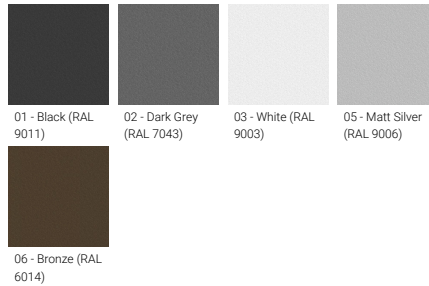

Optic

G

Product colour

Special finishes upon request

VERANDA 2 (VR-70283)

Technical information

Material	Aluminium
Light source	2 x 1 COB
Power	8 W
Lumen	250 - 269 lm
Efficacy	31 - 34 lm/W
Driver option	Integral control gear
Driver	Constant current (CC)

Input voltage	220-240 V 50/60 Hz
Optic	G
Optic value	180°
CCT / CRI	3000K CRI80, 4000K CRI80
Dimming type	On/Off, 1-10V, DALI
Product colours	Black, Dark Grey, White, Matt Silver, Bronze, Concrete - Urban, Softscape - Urban, Stone - Urban, Corten - Urban, Oak - Woodland, Walnut - Woodland, Pine - Woodland
Weight	5.8 kg