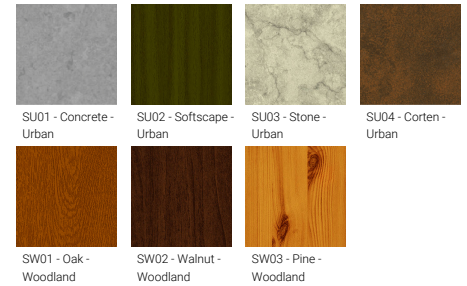

Optic

G

Product colour

Special finishes upon request

VERANDA 2 (VR-70283)

Technical information

Material	Aluminium
Light source	2 x 1 COB
Power	8 W
Lumen	250 - 269 lm
Efficacy	31 - 34 lm/W
Driver option	Integral control gear
Driver	Constant current (CC)

Input voltage	220-240 V 50/60 Hz
Optic	G
Optic value	180°
CCT / CRI	3000K CRI80, 4000K CRI80
Dimming type	On/Off, 1-10V, DALI
Product colours	Black, Dark Grey, White, Matt Silver, Bronze, Concrete - Urban, Softscape - Urban, Stone - Urban, Corten - Urban, Oak - Woodland, Walnut - Woodland, Pine - Woodland
Weight	5.8 kg