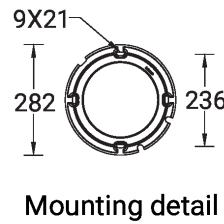

VERANDA 2 (VR-70283)

Technical information

Material	Aluminium
Light source	2 x 1 COB
Power	8 W
Lumen	250 - 269 lm
Efficacy	31 - 34 lm/W
Driver option	Integral control gear
Driver	Constant current (CC)

Input voltage	220-240 V 50/60 Hz
Optic	G
Optic value	180°
CCT / CRI	3000K CRI80, 4000K CRI80
Dimming type	On/Off, 1-10V, DALI
Product colours	Black, Dark Grey, White, Matt Silver, Bronze, Concrete - Urban, Softscape - Urban, Stone - Urban, Corten - Urban, Oak - Woodland, Walnut - Woodland, Pine - Woodland
Weight	5.8 kg

Operating temperature	-20 °C to 40 °C
Cable	One IP68 connector supplied with 0.2 m of 3x1.0 sqmm outdoor cable
Through wiring	Single cable entry
Lens / Reflector / Optic	High-efficiency polycarbonate lens
MacAdam Ellipse	3 SDCM
Lifetime L90B10 (hours)	> 50,000
Variants (On/Off, 1-10V, DALI)	Compatible with EN/ IEC 60598-2-22: Suitable for emergency installations as central supply, non-maintained (Z0)

Veranda 2