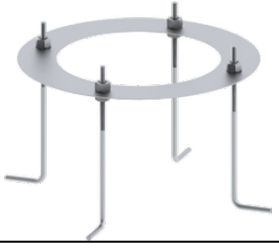

VERANDA 2 (VR-70283)

Accessory

Anchor bolt
A70191