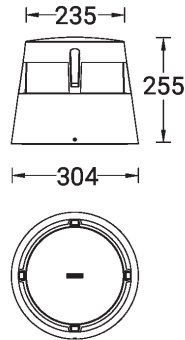

VERANDA 2 (VR-70283)

Technical information

Material	Aluminium
Light source	2 x 1 COB
Power	8 W
Lumen	250 - 269 lm
Efficacy	31 - 34 lm/W
Driver option	Integral control gear
Driver	Constant current (CC)

Input voltage	220-240 V 50/60 Hz
Optic	G
Optic value	180°
CCT / CRI	3000K CRI80, 4000K CRI80
Dimming type	On/Off, 1-10V, DALI
Product colours	Black, Dark Grey, White, Matt Silver, Bronze, Concrete - Urban, Softscape - Urban, Stone - Urban, Corten - Urban, Oak - Woodland, Walnut - Woodland, Pine - Woodland
Weight	5.8 kg

Operating temperature	-20 °C to 40 °C
Cable	One IP68 connector supplied with 0.2 m of 3x1.0 sqmm outdoor cable
Through wiring	Single cable entry
Lens / Reflector / Optic	High-efficiency polycarbonate lens
MacAdam Ellipse	3 SDCM
Lifetime L90B10 (hours)	> 50,000
Variants (On/Off, 1-10V, DALI)	Compatible with EN/ IEC 60598-2-22: Suitable for emergency installations as central supply, non-maintained (Z0)

Veranda 2