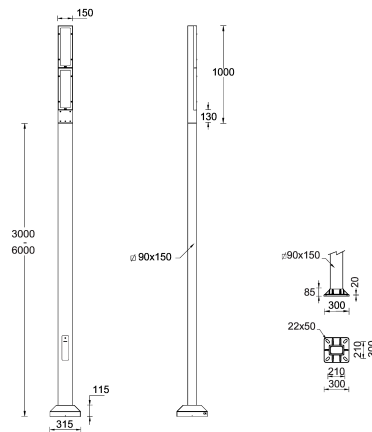

LIGHT LINEAR VT 4 (VT-20004)

Technical information

Material	Aluminium
Light source	4 x 12 LED
Power	155 W
Lumen	8713 - 12645 lm
Efficacy	56 - 82 lm/W
Driver option	Integral control gear
Driver	Constant current (CC)
Input voltage	220-240 V 50/60 Hz
Optic	T1, T2, T3, T4
Optic value	111°x45°, 128°x45°, 103°x56°, 45°x22°

CCT / CRI	3000K CRI80, 4000K CRI80
Bug	B0-U3-G5, B0-U4-G5
ULR	4%, 6%, 7%, 8%
ULOR	4%, 6%, 7%, 8%
CIE flux code n°3	72, 78, 81, 82
Dimming type	On/Off, 1-10V, DALI
Product colours	Black, Dark Grey, White, Matt Silver, Bronze, Concrete - Urban, Softscape - Urban, Stone - Urban, Corten - Urban, Oak - Woodland, Walnut - Woodland, Pine - Woodland
Weight	32.0 kg
Operating temperature	-20 °C to 50 °C
EPA (m2)	0.150

Cable	One cable gland supplied with 1 m of 3x1.0 sqmm outdoor cable
Through wiring	Single cable entry
Lens / Reflector / Optic	Clear toughened glass, High-efficiency PMMA lens
MacAdam Ellipse	3 SDCM
Lifetime L90B10 (hours)	> 90,000
Lifetime L80B10 (hours)	> 90,000
Lifetime L80B50 (hours)	> 90,000
Variants (1-10V, DALI)	Compatible with EN/ IEC 60598-2-22: Suitable for emergency installations as central supply, non-maintained (Z0)

VT-20004