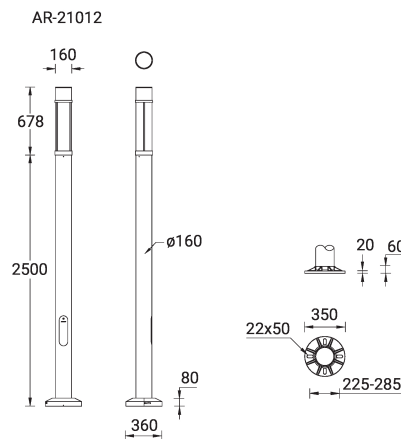

ARIZONA 1 (AR-21012)

Product description

Ø160 mm - Supplied with specific 2.5 m cylindrical, straight aluminium pole: APD125160-AR-21012- IP55 - IK07

microPrim™

Luminaire Structure

- Die-cast aluminium housing
- Extruded aluminium column
- Pre-treated before powder coating ensuring high corrosion resistance
- Single cable entry
- One IP68 connector supplied with 0.2 m of 3x1.0 sqmm outdoor cable
- Stainless steel fasteners in grade 304 with zinc flake coating (ZFC)
- Durable silicone rubber gasket
- High-efficiency optical reflector
- Clear acrylic PMMA diffuser
- Integral control gear
- Maximum wind load resistance is 140 km/h
- Surge protection 10kV
- For ARIZONA 8, the luminaire and the lighting pole with illuminated decorative graphic are controlled separately. Upon request, they can be controlled together by the same protocol, either DMX or DALI.

Optic

G

Product colour

Special finishes upon request

ARIZONA 1 (AR-21012)

Technical information

Material	Aluminium
Light source	1 COB
Power	28 W
Lumen	1639 - 1826 lm
Efficacy	59 - 65 lm/W
Driver option	Integral control gear
Driver	Constant current (CC)
Input voltage	220-240 V 50/60 Hz
Optic	G

Optic value	52°x 73°
CCT / CRI	2700K CRI80, 3000K CRI80, 4000K CRI80
Bug	B1-U3-G0
ULR	4%
ULOR	4%
CIE flux code n°3	99
Dimming type	On/Off, 1-10V, DALI
Product colours	Black, Dark Grey, White, Matt Silver, Bronze, Concrete - Urban, Softscape - Urban, Stone - Urban, Corten - Urban, Oak - Woodland, Walnut - Woodland, Pine - Woodland
Weight	23.3 kg

Operating temperature	-20 °C to 40 °C
EPA (m2)	0.508
Cable	One IP68 connector supplied with 0.2 m of 3x1.0 sqmm outdoor cable
Through wiring	Single cable entry
Lens / Reflector / Optic	High-efficiency optical reflector, Clear acrylic PMMA diffuser
MacAdam Ellipse	3 SDCM
Lifetime L90B10 (hours)	> 61,000
Variants (On/Off, 1-10V)	Compatible with EN/ IEC 60598-2-22: Suitable for emergency installations as central supply, non-maintained (Z0)