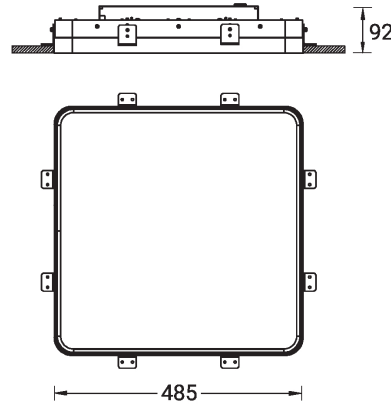

ARDEN 2 (ARD-80124)

Technical information

Material	Aluminium
Light source	1920 LED
Power	60 W
Lumen	1815 lm
Efficacy	30 lm/W
Driver option	Integral control gear
Driver	Constant current (CC)

Input voltage	220-240 V 50/60 Hz
Optic	O, P
Optic value	108°, 93°
CCT / CRI	RGBW40
Dimming type	Bluetooth
Product colours	Black, White, Matt Silver, Concrete - Urban, Softscape - Urban, Stone - Urban, Corten - Urban, Oak - Woodland, Walnut - Woodland, Pine - Woodland
Weight	4.9 kg

Operating temperature	-20 °C to 40 °C
Lens / Reflector / Optic	PMMA diffuser with Opal (UGR <19) and micro prismatic (UGR <13) options for better glare control
MacAdam Ellipse	3 SDCM
Lifetime L90B10 (hours)	> 23,000
Lifetime L80B10 (hours)	> 45,000
Lifetime L80B50 (hours)	> 50,000
Variants (Bluetooth)	Compatible with EN/ IEC 60598-2-22: Suitable for emergency installations as central supply, non-maintained (ZO)

ARD-80124