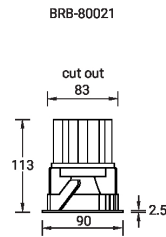

**BRISBANE 10** (BRB-80021)**Product description**

Ø90 mm

**Luminaire Structure**

- Die-cast aluminium housing with powder coating
- Reflector finishes options (Satin black, Satin gold, Matt white)
- Thin 1.3mm white polycarbonate trim
- Remote driver (included)
- CRI 95

**Optic****Product colour**

**BRISBANE 10 (BRB-80021)**

**Technical information**

<b>Material</b>	Aluminium
<b>Light source</b>	1 COB
<b>Power</b>	14 W
<b>Lumen</b>	1330 - 1356 lm
<b>Efficacy</b>	95 - 97 lm/W
<b>Driver option</b>	Remote driver (included)

<b>Product colours</b>	Black, White
<b>Weight</b>	0.5 kg
<b>Operating temperature</b>	-20 °C to 40 °C
<b>Lens / Reflector / Optic</b>	Reflector finishes options (Satin black, Satin gold, Matt white), Thin 1.3mm white polycarbonate trim