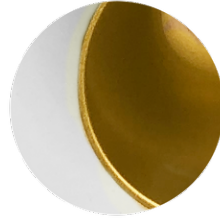

**BRISBANE 10** (BRB-80021)**Product description**

Ø90 mm

**Luminaire Structure**

- Die-cast aluminium housing with powder coating
- Reflector finishes options (Satin black, Satin gold, Matt white)
- Thin 1.3mm white polycarbonate trim
- Remote driver (included)
- CRI 95

**Optic****Product colour**

**BRISBANE 10 (BRB-80021)**

**Technical information**

<b>Material</b>	Aluminium
<b>Light source</b>	1 COB
<b>Power</b>	14 W
<b>Lumen</b>	1330 - 1356 lm
<b>Efficacy</b>	95 - 97 lm/W
<b>Driver option</b>	Remote driver (included)

<b>Product colours</b>	Black, White
<b>Weight</b>	0.5 kg
<b>Operating temperature</b>	-20 °C to 40 °C
<b>Lens / Reflector / Optic</b>	Reflector finishes options (Satin black, Satin gold, Matt white), Thin 1.3mm white polycarbonate trim

**BRISBANE 10** (BRB-80021)**Accessory**

---

Reflector finish (Matt white)  
**A80023-MW**

Reflector finish (Satin black)  
**A80023-SB**

Reflector finish (Satin gold)  
**A80023-SG**

DALI Control System  
**Control-DALI**