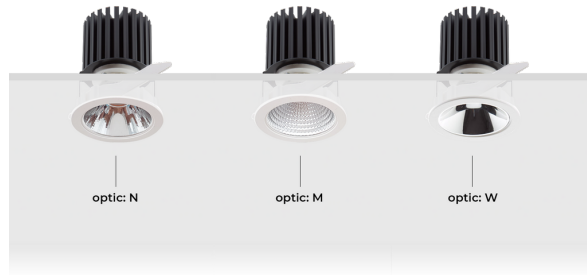

**BRISBANE 10** (BRB-80021)**Product description**

Ø90 mm

**Luminaire Structure**

- Die-cast aluminium housing with powder coating
- Reflector finishes options (Satin black, Satin gold, Matt white)
- Thin 1.3mm white polycarbonate trim
- Remote driver (included)
- CRI 95

**Optic****Product colour**

**BRISBANE 10 (BRB-80021)**

**Technical information**

<b>Material</b>	Aluminium
<b>Light source</b>	1 COB
<b>Power</b>	14 W
<b>Lumen</b>	1330 - 1356 lm
<b>Efficacy</b>	95 - 97 lm/W
<b>Driver option</b>	Remote driver (included)

<b>Product colours</b>	Black, White
<b>Weight</b>	0.5 kg
<b>Operating temperature</b>	-20 °C to 40 °C
<b>Lens / Reflector / Optic</b>	Reflector finishes options (Satin black, Satin gold, Matt white), Thin 1.3mm white polycarbonate trim

**BRISBANE 10** (BRB-80021)**Accessory**

---

Reflector finish (Matt white)  
**A80023-MW**

Reflector finish (Satin black)  
**A80023-SB**

Reflector finish (Satin gold)  
**A80023-SG**

DALI Control System  
**Control-DALI**