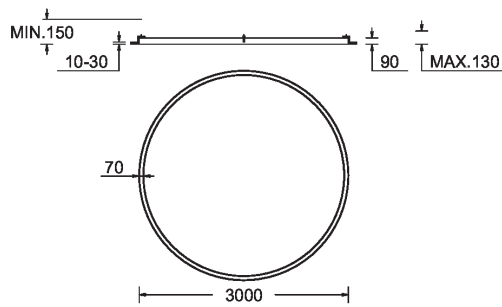

GAVLE 1 (GAV-80054)

Technical information

Material	Aluminium
Light source	3072 LED
Power	168 W
Lumen	4828 lm
Efficacy	29 lm/W
Driver option	Remote driver (included)

Driver	Constant current (CC)
Input voltage	220-240 V 50/60 Hz
Optic	0
Optic value	102°
CCT / CRI	RGBW30, RGBW40
Dimming type	DMX, DMX/RDM

Product colours	Black, White, Matt Silver, Concrete - Urban, Softscape - Urban, Stone - Urban, Corten - Urban, Oak - Woodland, Walnut - Woodland, Pine - Woodland
Weight	35.7 kg
Operating temperature	-20 °C to 40 °C
Variants (DMX/RDM)	Compatible with EN/ IEC 60598-2-22: Suitable for emergency installations as central supply, non-maintained (Z0)

GAV-80054