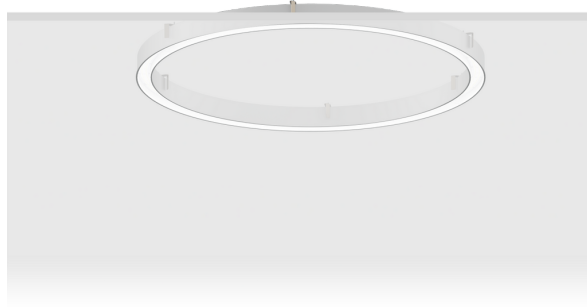

**GAVLE 1** (GAV-80054)**Product description**

Down - 70x90 mm - 3000 mm - RGBW DMX

microPrim™

**Luminaire Structure**

- Extruded aluminium bended profile with powder coating
- Passive thermal management
- Stainless steel fasteners in grade 304 with zinc flake coating (ZFC)
- Opal PMMA diffuser (UGR <19) for glare control
- Remote driver (included)
- Stainless steel brackets and screws for mounting
- Wireless control available through Bluetooth connection
- Daylight and occupancy sensor options
- Down light distribution only

**Optic**

0

**Product colour**

01 - Black (RAL 9011)

03 - White (RAL 9003)

05 - Matt Silver (RAL 9006)

**Special finishes upon request**

SU01 - Concrete - Urban