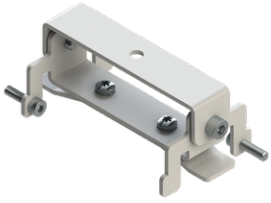

GAVLE 5 (GAV-90104)

Accessory

Ceiling-mounting bracket (60 mm profile)
A81481