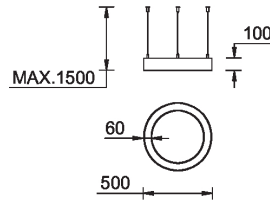

GAVLE 5 (GAV-90104)

Technical information

Material	Aluminium
Light source	384 & 384 LED
Power	54 W
Lumen	1818 lm
Efficacy	34 lm/W
Driver option	Integral control gear

Driver	Constant current (CC)
Input voltage	220-240 V 50/60 Hz
Optic	0
Optic value	102°
CCT / CRI	RGBW30, RGBW40
Dimming type	DMX, DMX/RDM

Product colours	Black, White, Matt Silver, Concrete - Urban, Softscape - Urban, Stone - Urban, Corten - Urban, Oak - Woodland, Walnut - Woodland, Pine - Woodland
Weight	4.2 kg
Operating temperature	-20 °C to 40 °C
Variants (DMX/RDM)	Compatible with EN/ IEC 60598-2-22: Suitable for emergency installations as central supply, non-maintained (Z0)

Gavle 500