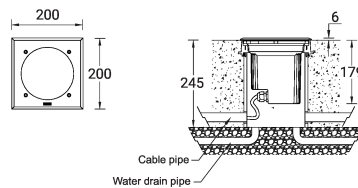

HARRIER 4 (HA-60306-A)

Technical information

Material	Aluminium
Light source	7 LED
Power	22 W
Lumen	2234 - 2351 lm
Efficacy	102 - 107 lm/W
Driver option	Integral control gear
Driver	Constant current (CC)
Input voltage	220-240 V 50/60 Hz
Optic	VN

Optic value	8°
CCT / CRI	3000K CRI80, 4000K CRI80
Bug	B0-U5-G0
ULR	100%
ULOR	100%
Dimming type	On/Off, 1-10V, DALI
Product colours	Black, Dark Grey, White, Matt Silver, Bronze, Concrete - Urban, Softscape - Urban, Stone - Urban, Corten - Urban, Oak - Woodland, Walnut - Woodland, Pine - Woodland
Weight	2.1 kg
Operating temperature	-20 °C to 50 °C

Cable	One cable gland supplied with 1 m of 3x1.0 sqmm outdoor cable
Through wiring	Single cable entry, through wiring upon request
Lens / Reflector / Optic	Clear toughened glass, High-efficiency PMMA lens
MacAdam Ellipse	3 SDCM
Lifetime L90B10 (hours)	> 109,000
Lifetime L80B10 (hours)	> 109,000
Lifetime L80B50 (hours)	> 109,000
Variants (On/Off, DALI)	Compatible with EN/ IEC 60598-2-22: Suitable for emergency installations as central supply, non-maintained (Z0)

HA-60306-A