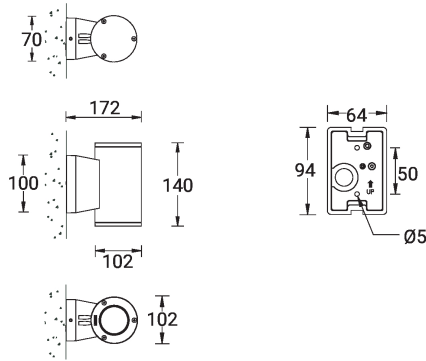

JET 4 (JE-30454)

Technical information

Material	Aluminium
Light source	MR16-GU10
Power	8 W
Lumen	254 - 395 lm
Efficacy	34 - 53 lm/W
Driver option	Integral control gear
Driver	Constant current (CC)

Input voltage	220-240 V 50/60 Hz
Optic	N, M, VW, E
Optic value	13°, 23°, 60°, 12°x51°
CCT / CRI	3000K CRI95, 4000K CRI95
Bug	B0-U0-G0, B1-U0-G0
ULR	<1%
ULOR	<1%

CIE flux code n°3	100, 99
Product colours	Black, Dark Grey, White, Matt Silver, Bronze, Concrete - Urban, Softscape - Urban, Stone - Urban, Corten - Urban, Oak - Woodland, Walnut - Woodland, Pine - Woodland
Weight	0.8 kg
Operating temperature	-20 °C to 50 °C
Through wiring	Single cable entry
Lens / Reflector / Optic	High-efficiency optical reflector, Clear toughened glass

JE-30454