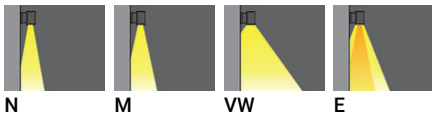

**JET 4** (JE-30454)

**Product description**

Ø102 - 140 mm - Down - Round

**Luminaire Structure**

- Die-cast aluminium housing
- Pre-treated before powder coating ensuring high corrosion resistance
- Single cable entry
- Stainless steel fasteners in grade 304 with zinc flake coating (ZFC)

- Durable silicone rubber gasket
- High-efficiency optical reflector
- Clear toughened glass
- Integral control gear

- Optional surface mounting box for easy wiring or conduit connection when wiring from behind is not possible
- JET luminaires with uplight and colder than 3000K CCT do not meet the IDA certification requirements

**Optic**

N M VW E

**Product colour**

01 - Black (RAL 9011) 02 - Dark Grey (RAL 7043) 03 - White (RAL 9003) 05 - Matt Silver (RAL 9006)

06 - Bronze (RAL 6014)

**Special finishes upon request**

SU01 - Concrete - Urban SU02 - Softscape - Urban SU03 - Stone - Urban SU04 - Corten - Urban

<b>CIE flux code n°3</b>	100, 99
<b>Product colours</b>	Black, Dark Grey, White, Matt Silver, Bronze, Concrete - Urban, Softscape - Urban, Stone - Urban, Corten - Urban, Oak - Woodland, Walnut - Woodland, Pine - Woodland
<b>Weight</b>	0.8 kg
<b>Operating temperature</b>	-20 °C to 50 °C
<b>Through wiring</b>	Single cable entry
<b>Lens / Reflector / Optic</b>	High-efficiency optical reflector, Clear toughened glass