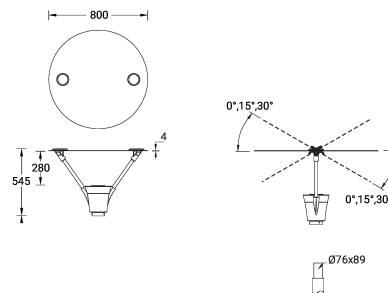

LALUNA 1 (LL-20001)

Technical information

Material	Aluminium
Light source	1 COB
Power	41 W
Lumen	2965 - 3001 lm
Efficacy	72 - 73 lm/W
Driver option	Integral control gear
Driver	Constant current (CC)
Input voltage	220-240 V 50/60 Hz
Optic	G

Optic value	127°x 129°
CCT / CRI	3000K CRI80, 4000K CRI80
Bug	B1-U3-G1
ULR	4%
ULOR	4%
CIE flux code n°3	94
Dimming type	On/Off, 1-10V, DALI
Product colours	Black, Dark Grey, White, Matt Silver, Bronze, Concrete - Urban, Softscape - Urban, Stone - Urban, Corten - Urban, Oak - Woodland, Walnut - Woodland, Pine - Woodland
Weight	15.0 kg

Operating temperature	-20 °C to 40 °C
Cable	One IP68 connector supplied with 0.2 m of 3x1.0 sqmm outdoor cable
Through wiring	Single cable entry
Lens / Reflector / Optic	Clear toughened glass, White coated aluminium reflector on the top of luminaire
MacAdam Ellipse	3 SDCM
Lifetime L90B10 (hours)	> 50,700
Lifetime L80B10 (hours)	> 63,500
Lifetime L80B50 (hours)	> 63,500
Variants (On/Off, 1-10V, DALI)	Compatible with EN/ IEC 60598-2-22: Suitable for emergency installations as central supply, non-maintained (Z0)

LL-20001