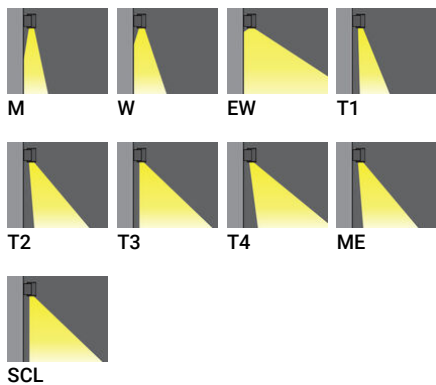

MARVIK 3 (MV-30023)

Product description

Ø150 - 240 mm - Down

Luminaire Structure

- Die-cast aluminium housing and frame
- Pre-treated before powder coating ensuring high corrosion resistance
- Single cable entry
- Stainless steel fasteners in grade 304 with zinc flake coating (ZFC)
- Durable silicone rubber gasket
- Clear toughened glass
- Integral control gear
- Optional surface mounting box for easy wiring or conduit connection when wiring from behind is not possible
- MARVIK luminaires with uplight and colder than 3000K CCT do not meet the IDA certification requirements

Optic

Product colour

Special finishes upon request