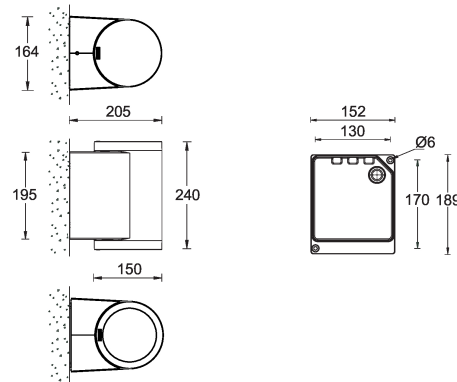

MARVIK 3 (MV-30023)

Technical information

Material	Aluminium
Light source	8 LED
Power	19 W
Lumen	1750 - 2310 lm
Efficacy	92 - 122 lm/W
Driver option	Integral control gear
Driver	Constant current (CC)
Input voltage	220-240 V 50/60 Hz
Optic	M, W, EW, T1, T2, T3, T4, ME, SCL

Optic value	31°, 56°, 109°x115°, 146°x70°, 136°x48°, 134°x78°, 103°x73°, 134°x61°, 145°x60°
CCT / CRI	2700K CRI80, 3000K CRI80, 4000K CRI80
Bug	B1-U0-G0, B1-U0-G1, B2-U0-G0
ULR	<1%
ULOR	<1%
CIE flux code n°3	100, 96, 97, 98, 99
Dimming type	On/Off, 1-10V, DALI
Product colours	Black, Dark Grey, White, Matt Silver, Bronze, Concrete - Urban, Softscape - Urban, Stone - Urban, Corten - Urban, Oak - Woodland, Walnut - Woodland, Pine - Woodland
Weight	4.8 kg

Operating temperature	-20 °C to 40 °C
Through wiring	Single cable entry
Lens / Reflector / Optic	Clear toughened glass
MacAdam Ellipse	3 SDCM
Lifetime L90B10 (hours)	> 90,000
Lifetime L80B10 (hours)	> 90,000
Lifetime L80B50 (hours)	> 90,000

Variants (On/Off, 1-10V, DALI)
Compatible with EN/ IEC 60598-2-22: Suitable for emergency installations as central supply, non-maintained (Z0)

MV-30023