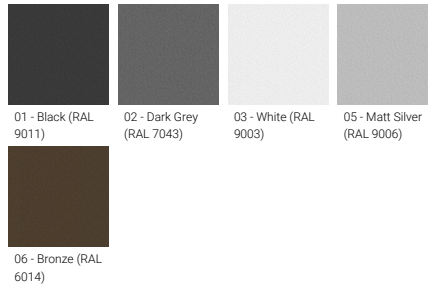

Optic

Product colour