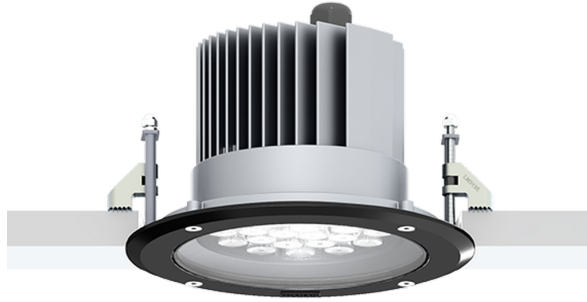

**NIKON 3** (NI-80523-A)

**Product description**

With remote box IP-rated / remote driver - Round - Aluminium frame

**Luminaire Structure**

- Die-cast aluminium housing
- Pre-treated before powder coating ensuring high corrosion resistance
- 6 mm thick front ring in stainless steel or aluminium
- Single cable entry
- Stainless steel fasteners in grade 304 with zinc flake coating (ZFC)
- Durable silicone rubber gasket
- Clear toughened glass
- Remote driver (included)

**Optic**

**Product colour**

**NIKON 3 (NI-80523-A)**

**Technical information**

<b>Material</b>	Aluminium
<b>Light source</b>	24 LED
<b>Power</b>	39 W
<b>Lumen</b>	3794 - 4303 lm
<b>Efficacy</b>	97 - 110 lm/W
<b>Driver option</b>	Remote driver (included)
<b>Driver</b>	Constant current (CC)
<b>Input voltage</b>	220-240 V 50/60 Hz

<b>Optic</b>	N, M, W
<b>Optic value</b>	15°, 26°, 45°
<b>CCT / CRI</b>	3000K CRI80, 4000K CRI80
<b>Dimming type</b>	On/Off, 1-10V, DALI
<b>Product colours</b>	Black, Dark Grey, White, Matt Silver, Bronze
<b>Weight</b>	2,3 kg
<b>Operating temperature</b>	-20 °C to 50 °C
<b>Through wiring</b>	Single cable entry

<b>Lens / Reflector / Optic</b>	Clear toughened glass
<b>MacAdam Ellipse</b>	3 SDCM
<b>Lifetime L90B10 (hours)</b>	> 120,000
<b>Lifetime L80B10 (hours)</b>	> 120,000
<b>Lifetime L80B50 (hours)</b>	> 120,000
<b>Variants (1-10V, DALI)</b>	Compatible with EN/ IEC 60598-2-22: Suitable for emergency installations as central supply, non-maintained (Z0)