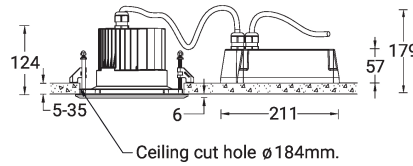

NIKON 3 (NI-80523-A)

Technical information

Material	Aluminium
Light source	24 LED
Power	39 W
Lumen	3794 - 4303 lm
Efficacy	97 - 110 lm/W
Driver option	Remote driver (included)
Driver	Constant current (CC)
Input voltage	220-240 V 50/60 Hz

Optic	N, M, W
Optic value	15°, 26°, 45°
CCT / CRI	3000K CRI80, 4000K CRI80
Dimming type	On/Off, 1-10V, DALI
Product colours	Black, Dark Grey, White, Matt Silver, Bronze
Weight	2,3 kg
Operating temperature	-20 °C to 50 °C
Through wiring	Single cable entry

Lens / Reflector / Optic	Clear toughened glass
MacAdam Ellipse	3 SDCM
Lifetime L90B10 (hours)	> 120,000
Lifetime L80B10 (hours)	> 120,000
Lifetime L80B50 (hours)	> 120,000
Variants (1-10V, DALI)	Compatible with EN/ IEC 60598-2-22: Suitable for emergency installations as central supply, non-maintained (Z0)

NI-80523-A