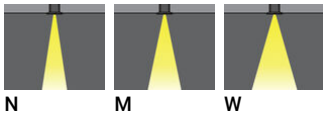

**Optic**

**Product colour**

**NIKON 3 (NI-80523-A)**

**Technical information**

<b>Material</b>	Aluminium
<b>Light source</b>	24 LED
<b>Power</b>	39 W
<b>Lumen</b>	3794 - 4303 lm
<b>Efficacy</b>	97 - 110 lm/W
<b>Driver option</b>	Remote driver (included)
<b>Driver</b>	Constant current (CC)
<b>Input voltage</b>	220-240 V 50/60 Hz

<b>Optic</b>	N, M, W
<b>Optic value</b>	15°, 26°, 45°
<b>CCT / CRI</b>	3000K CRI80, 4000K CRI80
<b>Dimming type</b>	On/Off, 1-10V, DALI
<b>Product colours</b>	Black, Dark Grey, White, Matt Silver, Bronze
<b>Weight</b>	2,3 kg
<b>Operating temperature</b>	-20 °C to 50 °C
<b>Through wiring</b>	Single cable entry