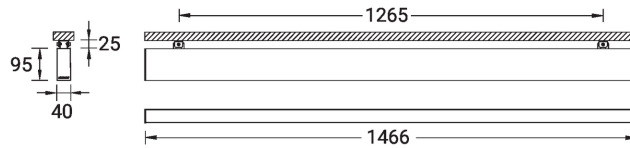

NYBRO 5 (NYB-80532)

Technical information

Material	Aluminium
Light source	180 & 168 LED
Power	63 W
Lumen	6196 - 6837 lm
Efficacy	98 - 109 lm/W
Driver option	Integral control gear
Driver	Constant current (CC)
Input voltage	220-240 V 50/60 Hz

Optic	O, P
Optic value	Opal, Micro-prismatic
Optic (2nd)	O
Optic (2nd) value	Opal
CCT / CRI	3000K CRI80, 4000K CRI80
Dimming type	On/Off, 1-10V, DALI
Product colours	Black, White, Matt Silver, Concrete - Urban, Softscape - Urban, Stone - Urban, Corten - Urban, Oak - Woodland, Walnut - Woodland, Pine - Woodland
Weight	4.4 kg

Operating temperature	-20 °C to 40 °C
MacAdam Ellipse	3 SDCM
Lifetime L90B10 (hours)	> 23,000
Lifetime L80B10 (hours)	> 45,000
Lifetime L80B50 (hours)	> 50,000
Variants (1-10V, DALI)	Compatible with EN/ IEC 60598-2-22: Suitable for emergency installations as central supply, non-maintained (Z0)

NYB-80532