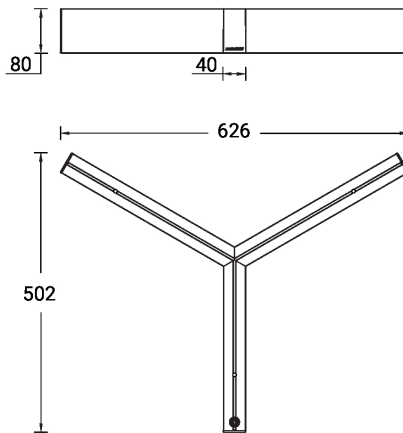

NYBRO 24 (NYB-81011-SU)

Technical information

Material	Aluminium
Light source	120 LED
Power	16 W
Lumen	1342 - 1682 lm
Efficacy	84 - 105 lm/W
Driver option	Integral control gear
Driver	Constant current (CC)

Input voltage	220-240 V 50/60 Hz
Optic	O, P
Optic value	Opal, Micro-prismatic
CCT / CRI	3000K CRI80, 4000K CRI80
Dimming type	On/Off, DALI
Product colours	Black, White, Matt Silver, Concrete - Urban, Softscape - Urban, Stone - Urban, Corten - Urban, Oak - Woodland, Walnut - Woodland, Pine - Woodland
Weight	2.9 kg

Operating temperature	-20 °C to 40 °C
MacAdam Ellipse	3 SDCM
Lifetime L90B10 (hours)	> 23,000
Lifetime L80B10 (hours)	> 45,000
Lifetime L80B50 (hours)	> 50,000
Variants (On/Off, DALI)	Compatible with EN/ IEC 60598-2-22: Suitable for emergency installations as central supply, non-maintained (Z0)

NYB-81011-SU