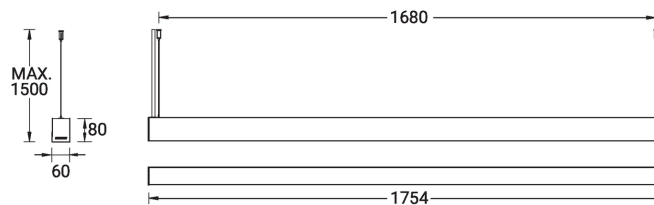

NYBRO 10 (NYB-90244)

Technical information

Material	Aluminium
Light source	204 LED
Power	53 W
Lumen	6100 lm
Efficacy	115 lm/W
Driver option	Integral control gear
Driver	Constant current (CC)

Input voltage	220-240 V 50/60 Hz
Optic	O, P
Optic value	Opal, Micro-prismatic
CCT / CRI	3000K CRI80, 4000K CRI80
Dimming type	DALI
Product colours	Black, White, Matt Silver, Concrete - Urban, Softscape - Urban, Stone - Urban, Corten - Urban, Oak - Woodland, Walnut - Woodland, Pine - Woodland
Weight	5.4 kg

Operating temperature	-20 °C to 40 °C
MacAdam Ellipse	3 SDCM
Lifetime L90B10 (hours)	> 23,000
Lifetime L80B10 (hours)	> 45,000
Lifetime L80B50 (hours)	> 50,000
Variants (DALI)	Compatible with EN/ IEC 60598-2-22: Suitable for emergency installations as central supply, non- maintained (Z0)

NYB-90244