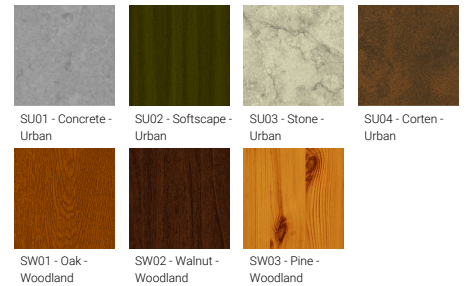

Optic

VN

Product colour

Special finishes upon request

ODESSA 22 (OD-21078)

Technical information

Material	Aluminium
Light source	4 x 7 LED
Power	180 W
Lumen	17160 - 18428 lm
Efficacy	95 - 102 lm/W
Driver option	Integral control gear
Driver	Constant current (CC)
Input voltage	220-240 V 50/60 Hz
Optic	VN
Optic value	8°

CCT / CRI	2700K CRI80, 3000K CRI80, 4000K CRI80
Bug	B3-U0-G0
ULR	<1%
ULOR	<1%
CIE flux code n°3	100
Dimming type	On/Off, 1-10V, DALI
Product colours	Black, Dark Grey, White, Matt Silver, Bronze, Concrete - Urban, Softscape - Urban, Stone - Urban, Corten - Urban, Oak - Woodland, Walnut - Woodland, Pine - Woodland
Weight	47.5 kg
Operating temperature	-20 °C to 40 °C
EPA (m2)	0.980