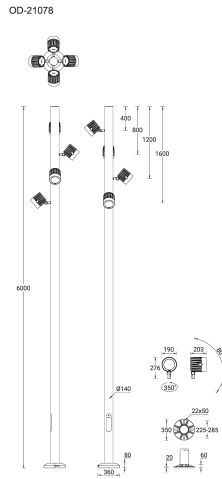

ODESSA 22 (OD-21078)

Product description

Large - Supplied with specific 6 m cylindrical, straight aluminium pole: APD160140-OD

microPrim™

Luminaire Structure

- Die-cast aluminium housing
- Pre-treated before powder coating ensuring high corrosion resistance
- Single cable entry
- One cable gland supplied with 2 m of 3x1.0 sqmm outdoor cable
- Stainless steel fasteners in grade 304 with zinc flake coating (ZFC)
- Durable silicone rubber gasket
- High-efficiency PMMA lens
- Clear toughened glass
- Integral control gear
- Maximum wind load resistance is 160 km/h

Optic

VN

Product colour

Special finishes upon request

ODESSA 22 (OD-21078)

Technical information

Material	Aluminium
Light source	4 x 7 LED
Power	180 W
Lumen	17160 - 18428 lm
Efficacy	95 - 102 lm/W
Driver option	Integral control gear
Driver	Constant current (CC)
Input voltage	220-240 V 50/60 Hz
Optic	VN
Optic value	8°

Cable	One cable gland supplied with 2 m of 3x1.0 sqmm outdoor cable
Through wiring	Single cable entry
Lens / Reflector / Optic	High-efficiency PMMA lens, Clear toughened glass
MacAdam Ellipse	3 SDCM
Lifetime L90B10 (hours)	> 109,000
Lifetime L80B10 (hours)	> 109,000
Lifetime L80B50 (hours)	> 109,000
Variants (On/Off, 1-10V, DALI)	Compatible with EN/ IEC 60598-2-22: Suitable for emergency installations as central supply, non-maintained (Z0)

Pole (required)

6 m - Cylindrical, straight
aluminium pole for ODESSA
APD160140-OD
