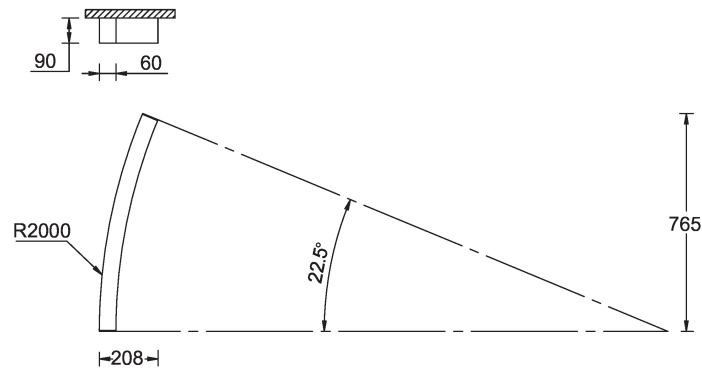

OULU 8 (OUL-81011)

Technical information

Material	Aluminium	Driver	Constant current (CC)	Product colours	Black, White, Matt Silver, Concrete - Urban, Softscape - Urban, Stone - Urban, Corten - Urban, Oak - Woodland, Walnut - Woodland, Pine - Woodland
Light source	96 LED	Input voltage	220-240 V 50/60 Hz	Weight	2.3 kg
Power	13 W	Optic	0	Operating temperature	-20 °C to 40 °C
Lumen	1266 - 1321 lm	Optic value	Opal	Variants (On/Off, 1-10V, DALI)	Compatible with EN/ IEC 60598-2-22: Suitable for emergency installations as central supply, non-maintained (Z0)
Efficacy	97 - 102 lm/W	CCT / CRI	3000K CRI80, 4000K CRI80		
Driver option	Integral control gear for On/Off (-ND), DALI (-DA). Remote driver is included for 1-10V (-DI)	Dimming type	On/Off, 1-10V, DALI		

OUL-81011