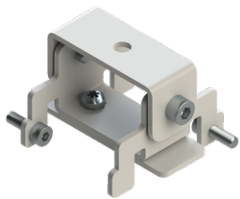

**OULU 8 (OUL-81011)**

**Product description**

Down - 22.5° - R2000

microPrim™

**Luminaire Structure**

- Die-cast aluminium end-caps and extruded aluminium profile with powder coating
- Multiple angles available
- Passive thermal management
- Stainless steel fasteners in grade 304 with zinc flake coating (ZFC)
- Opal PMMA diffuser (UGR <19) for glare control
- Integral control gear for On/Off (-ND), DALI (-DA). Remote driver is included for 1-10V (-DI)
- Steel brackets for ceiling down mounting option
- Up and down light distribution options
- Wireless control available through Bluetooth connection

SW01 - Oak - Woodland    SW02 - Walnut - Woodland    SW03 - Pine - Woodland

**OULU 8** (OUL-81011)

**Technical information**

<b>Material</b>	Aluminium	<b>Driver</b>	Constant current (CC)	<b>Product colours</b>	Black, White, Matt Silver, Concrete - Urban, Softscape - Urban, Stone - Urban, Corten - Urban, Oak - Woodland, Walnut - Woodland, Pine - Woodland
<b>Light source</b>	96 LED	<b>Input voltage</b>	220-240 V 50/60 Hz	<b>Weight</b>	2.3 kg
<b>Power</b>	13 W	<b>Optic</b>	0	<b>Operating temperature</b>	-20 °C to 40 °C
<b>Lumen</b>	1266 - 1321 lm	<b>Optic value</b>	Opal	<b>Variants (On/Off, 1-10V, DALI)</b>	Compatible with EN/ IEC 60598-2-22: Suitable for emergency installations as central supply, non-maintained (Z0)
<b>Efficacy</b>	97 - 102 lm/W	<b>CCT / CRI</b>	3000K CRI80, 4000K CRI80		
<b>Driver option</b>	Integral control gear for On/Off (-ND), DALI (-DA). Remote driver is included for 1-10V (-DI)	<b>Dimming type</b>	On/Off, 1-10V, DALI		

OUL-81011

**OULU 8** (OUL-81011)**Accessory**

Ceiling-mounting bracket (40 mm profile)  
**A81381**

Continuous-coupler bracket  
**A81781**

Wireless bluetooth converter  
**A90291**

Xpress wireless switch  
**A90591**