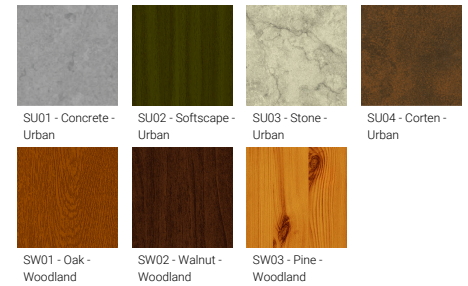

Optic

Product colour

Special finishes upon request

PITTSBURGH 1 (PIB-50004)

Technical information

Material	Aluminium
Light source	36 LED
Power	40 W
Lumen	1981 - 2535 lm
Efficacy	50 - 63 lm/W
Driver option	Integral control gear
Driver	Constant current (CC)

Input voltage	220-240 V 50/60 Hz
Optic	N, M, W, VW, E
Optic value	9°, 16°, 33°, 64°, 43°x10°
CCT / CRI	RGBW30, RGBW40
Dimming type	DMX/RDM
Product colours	Black, Dark Grey, White, Matt Silver, Bronze, Concrete - Urban, Softscape - Urban, Stone - Urban, Corten - Urban, Oak - Woodland, Walnut - Woodland, Pine - Woodland
Weight	5.5 kg