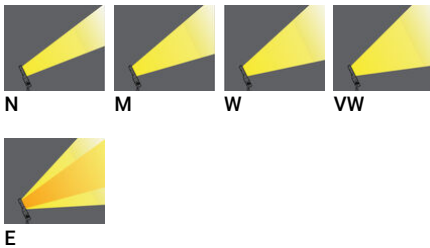

PITTSBURGH 1 (PIB-50004)

Product description

Small - RGBW

microPrim™

Luminaire Structure

- Extruded aluminium housing
- Pre-treated before powder coating ensuring high corrosion resistance
- Galvanized steel arm mounted
- Thermal heat dissipation body
- Single cable entry, through wiring upon request
- Three IP68 connectors supplied with 0.2 m of 3x1.0 sqmm outdoor cable and 2x0.2 m of 2x0.5 sqmm outdoor shielded cable
- Stainless steel fasteners in grade 304 with zinc flake coating (ZFC)
- Durable silicone rubber gasket
- High-efficiency polycarbonate lens
- Clear toughened glass
- Integral control gear
- Surge protection 10kV

Optic

Product colour

Special finishes upon request

PITTSBURGH 1 (PIB-50004)

Technical information

Material	Aluminium
Light source	36 LED
Power	40 W
Lumen	1981 - 2535 lm
Efficacy	50 - 63 lm/W
Driver option	Integral control gear
Driver	Constant current (CC)

Input voltage	220-240 V 50/60 Hz
Optic	N, M, W, VW, E
Optic value	9°, 16°, 33°, 64°, 43°x10°
CCT / CRI	RGBW30, RGBW40
Dimming type	DMX/RDM
Product colours	Black, Dark Grey, White, Matt Silver, Bronze, Concrete - Urban, Softscape - Urban, Stone - Urban, Corten - Urban, Oak - Woodland, Walnut - Woodland, Pine - Woodland
Weight	5.5 kg

Operating temperature	-20 °C to 35 °C
EPA (m2)	0.101
Cable	Three IP68 connectors supplied with 0.2 m of 3x1.0 sqmm outdoor cable and 2x0.2 m of 2x0.5 sqmm outdoor shielded cable
Through wiring	Single cable entry, through wiring upon request
Lens / Reflector / Optic	High-efficiency polycarbonate lens, Clear toughened glass