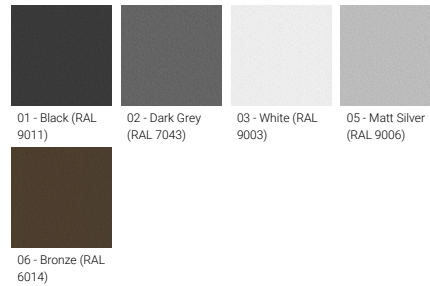

Optic

Product colour

Special finishes upon request

PITTSBURGH 1 (PIB-50004)

Technical information

Material	Aluminium
Light source	36 LED
Power	40 W
Lumen	1981 - 2535 lm
Efficacy	50 - 63 lm/W
Driver option	Integral control gear
Driver	Constant current (CC)

Input voltage	220-240 V 50/60 Hz
Optic	N, M, W, VW, E
Optic value	9°, 16°, 33°, 64°, 43°x10°
CCT / CRI	RGBW30, RGBW40
Dimming type	DMX/RDM
Product colours	Black, Dark Grey, White, Matt Silver, Bronze, Concrete - Urban, Softscape - Urban, Stone - Urban, Corten - Urban, Oak - Woodland, Walnut - Woodland, Pine - Woodland
Weight	5.5 kg