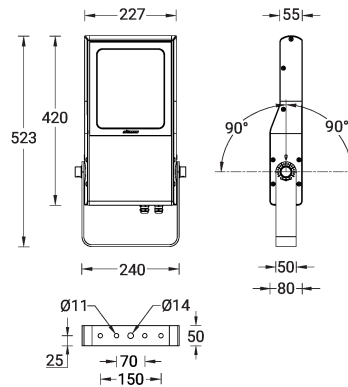

PITTSBURGH 1 (PIB-50004)

Technical information

Material	Aluminium
Light source	36 LED
Power	40 W
Lumen	1981 - 2535 lm
Efficacy	50 - 63 lm/W
Driver option	Integral control gear
Driver	Constant current (CC)

Input voltage	220-240 V 50/60 Hz
Optic	N, M, W, VW, E
Optic value	9°, 16°, 33°, 64°, 43°x10°
CCT / CRI	RGBW30, RGBW40
Dimming type	DMX/RDM
Product colours	Black, Dark Grey, White, Matt Silver, Bronze, Concrete - Urban, Softscape - Urban, Stone - Urban, Corten - Urban, Oak - Woodland, Walnut - Woodland, Pine - Woodland
Weight	5.5 kg

Operating temperature	-20 °C to 35 °C
EPA (m2)	0.101
Cable	Three IP68 connectors supplied with 0.2 m of 3x1.0 sqmm outdoor cable and 2x0.2 m of 2x0.5 sqmm outdoor shielded cable
Through wiring	Single cable entry, through wiring upon request
Lens / Reflector / Optic	High-efficiency polycarbonate lens, Clear toughened glass

PIB-50004